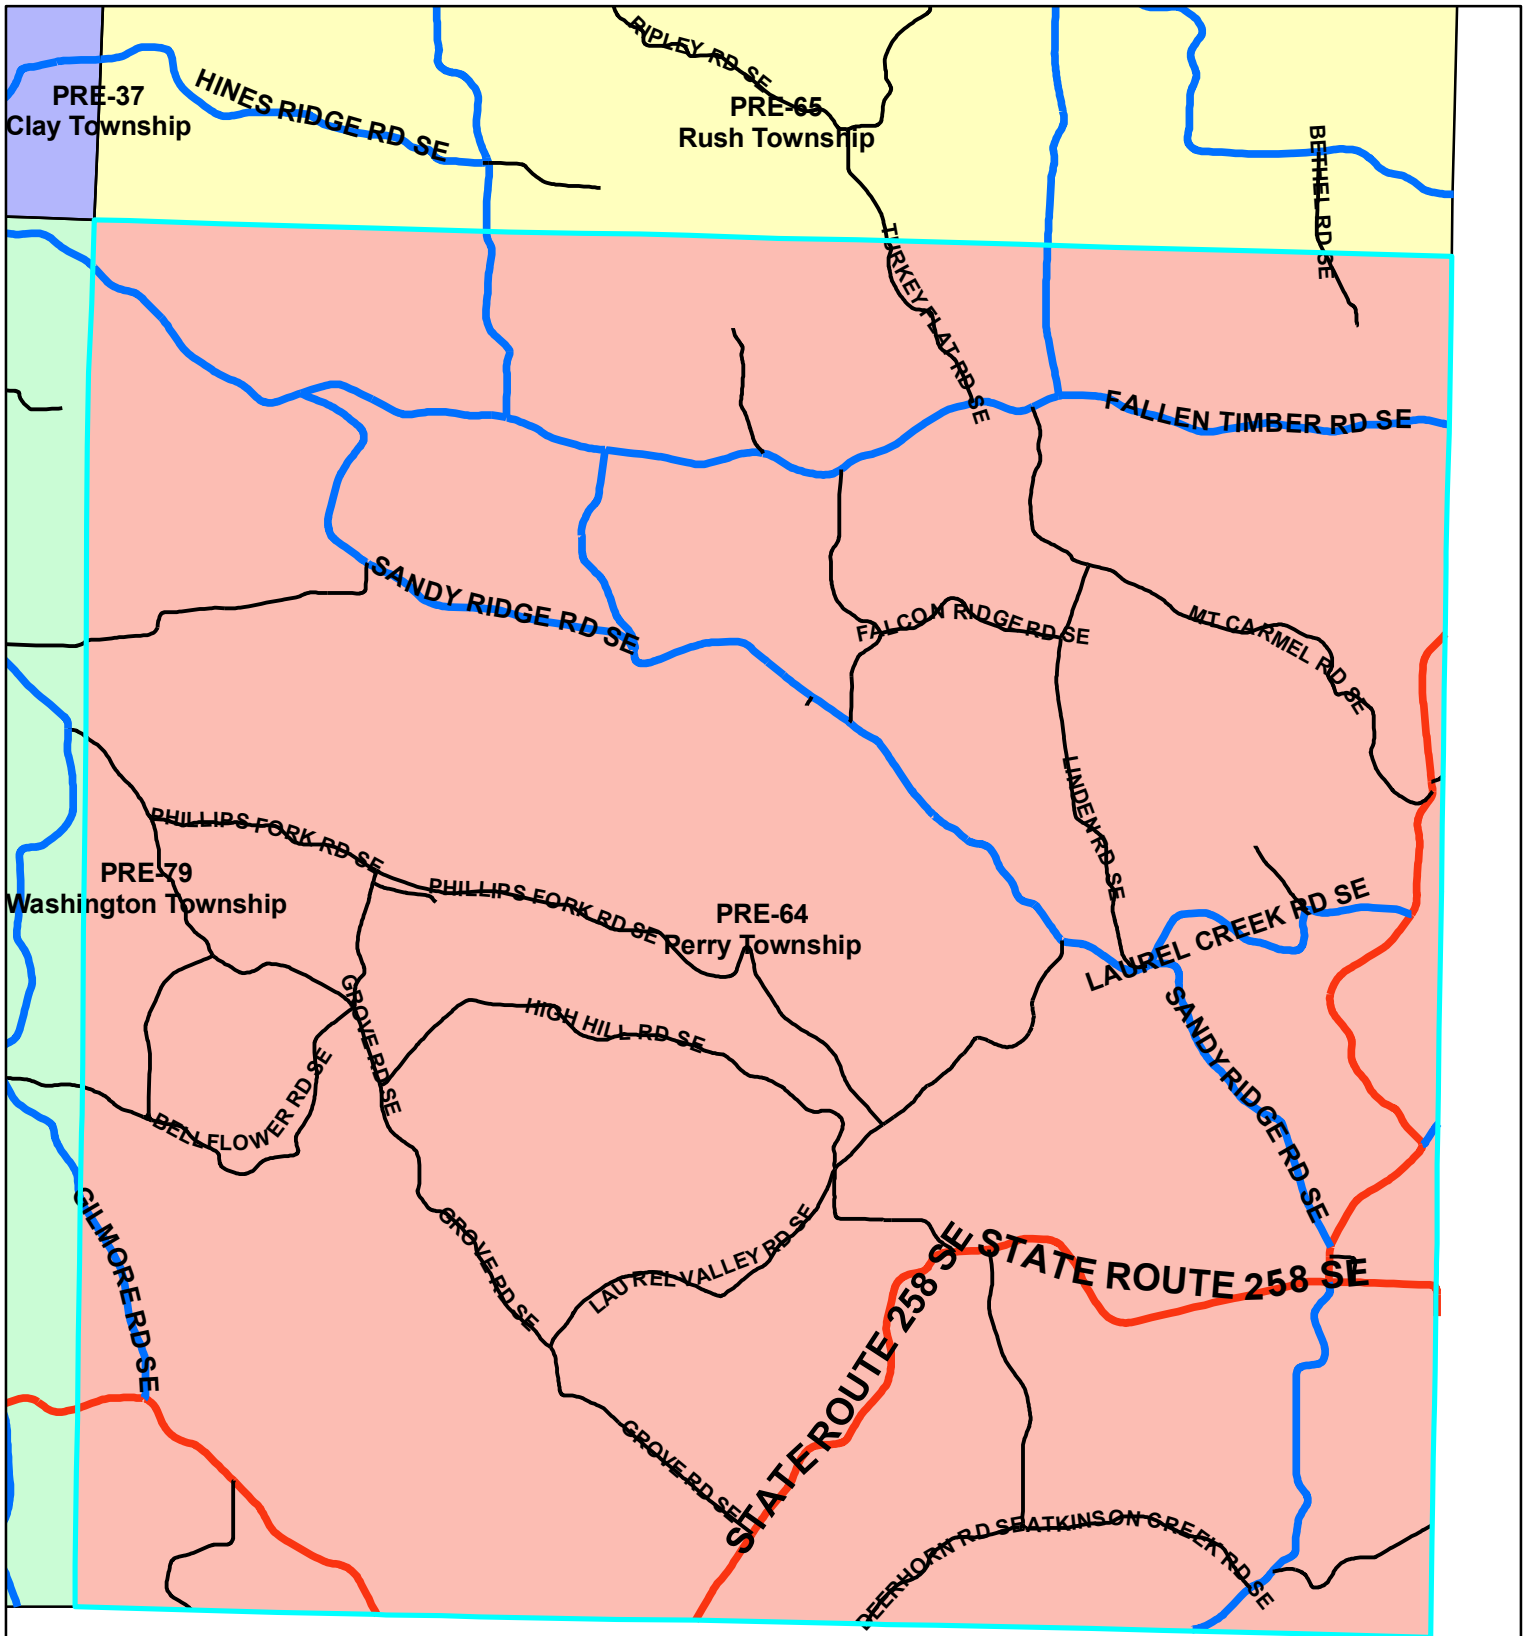

# Tuscarawas Count Board of Elections 2010 Pre-64

## Legend

STREET\_CENTERLINES — <all other values> JURISDIC — C — M — P — S — T