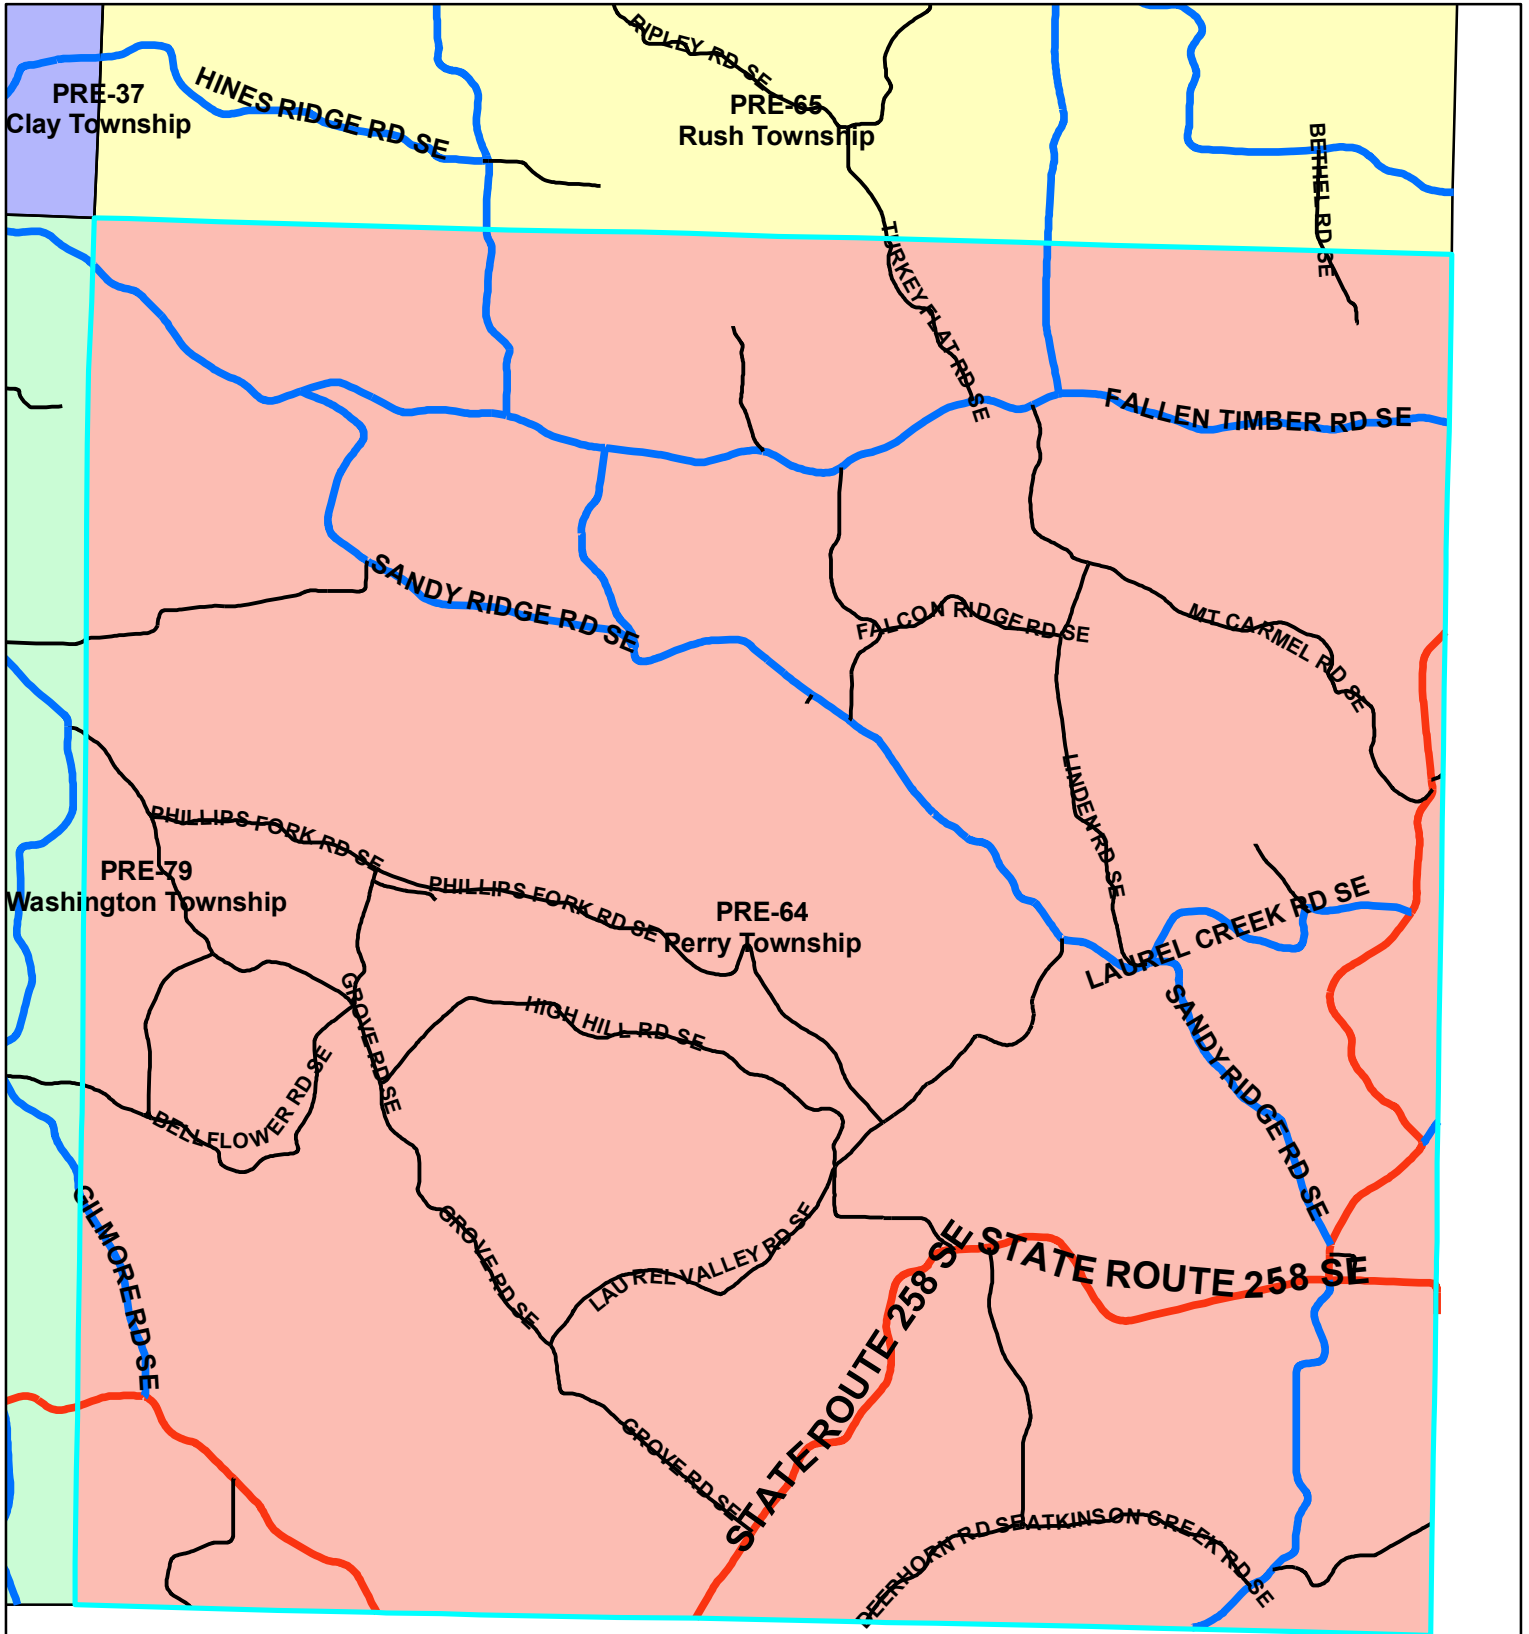

# Tuscarawas Count Board of Elections 2010 Pre-64

**Legend**

**STREET\_CENTERLINES** — <all other values> **JURISDIC** — C — M — P — S — T