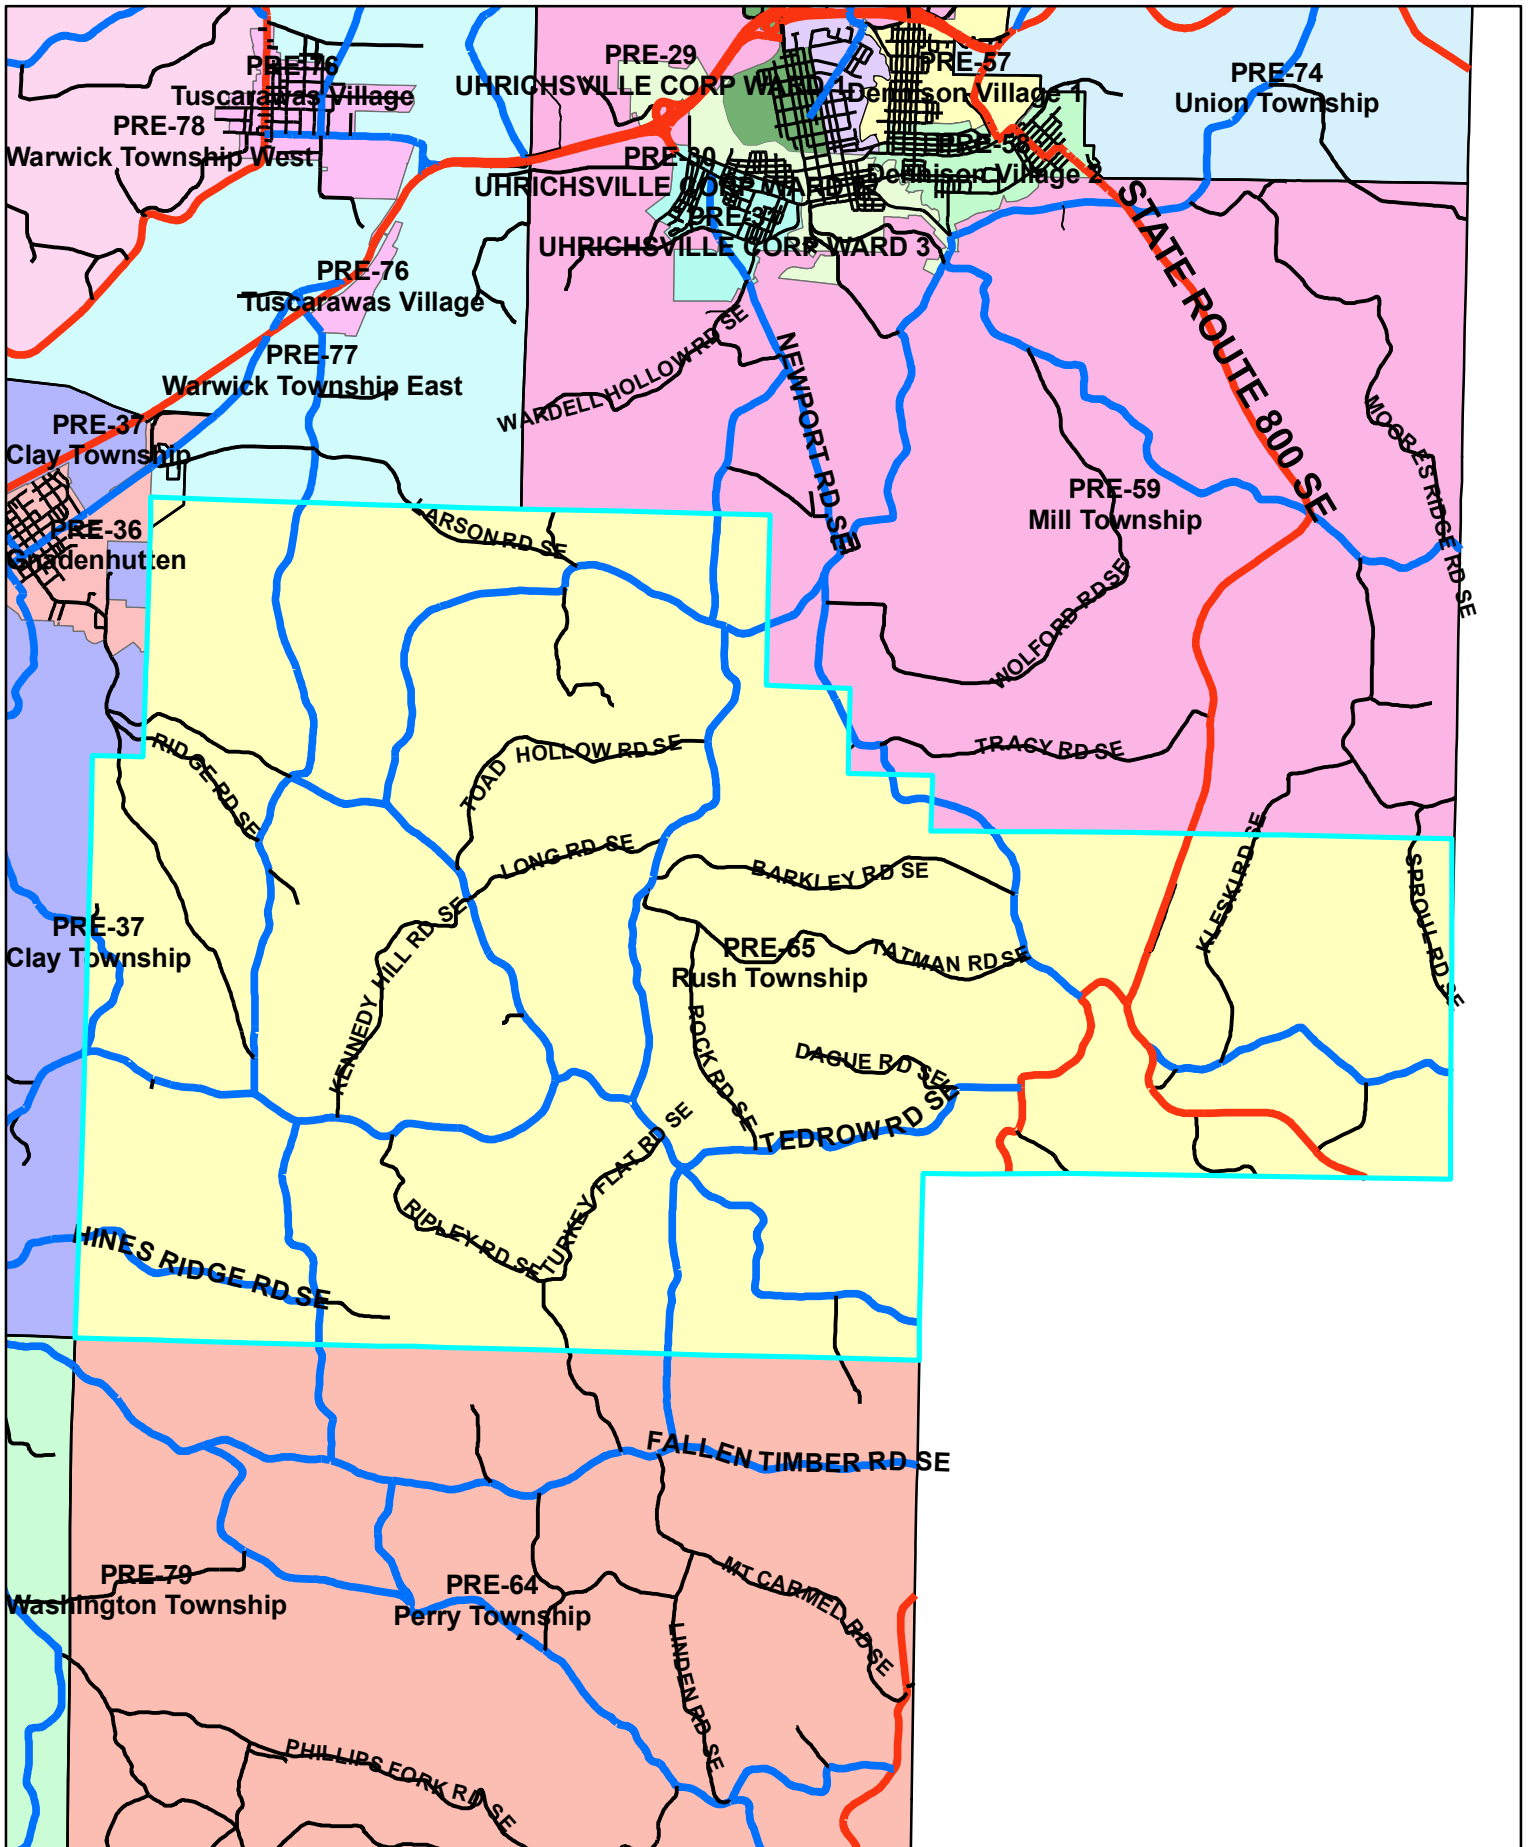

Tuscarawas Count Board of Elections 2010

Pre-65

Legend

STREET_CENTERLINES — <all other values> JURISDIC — C — M — P — S — T