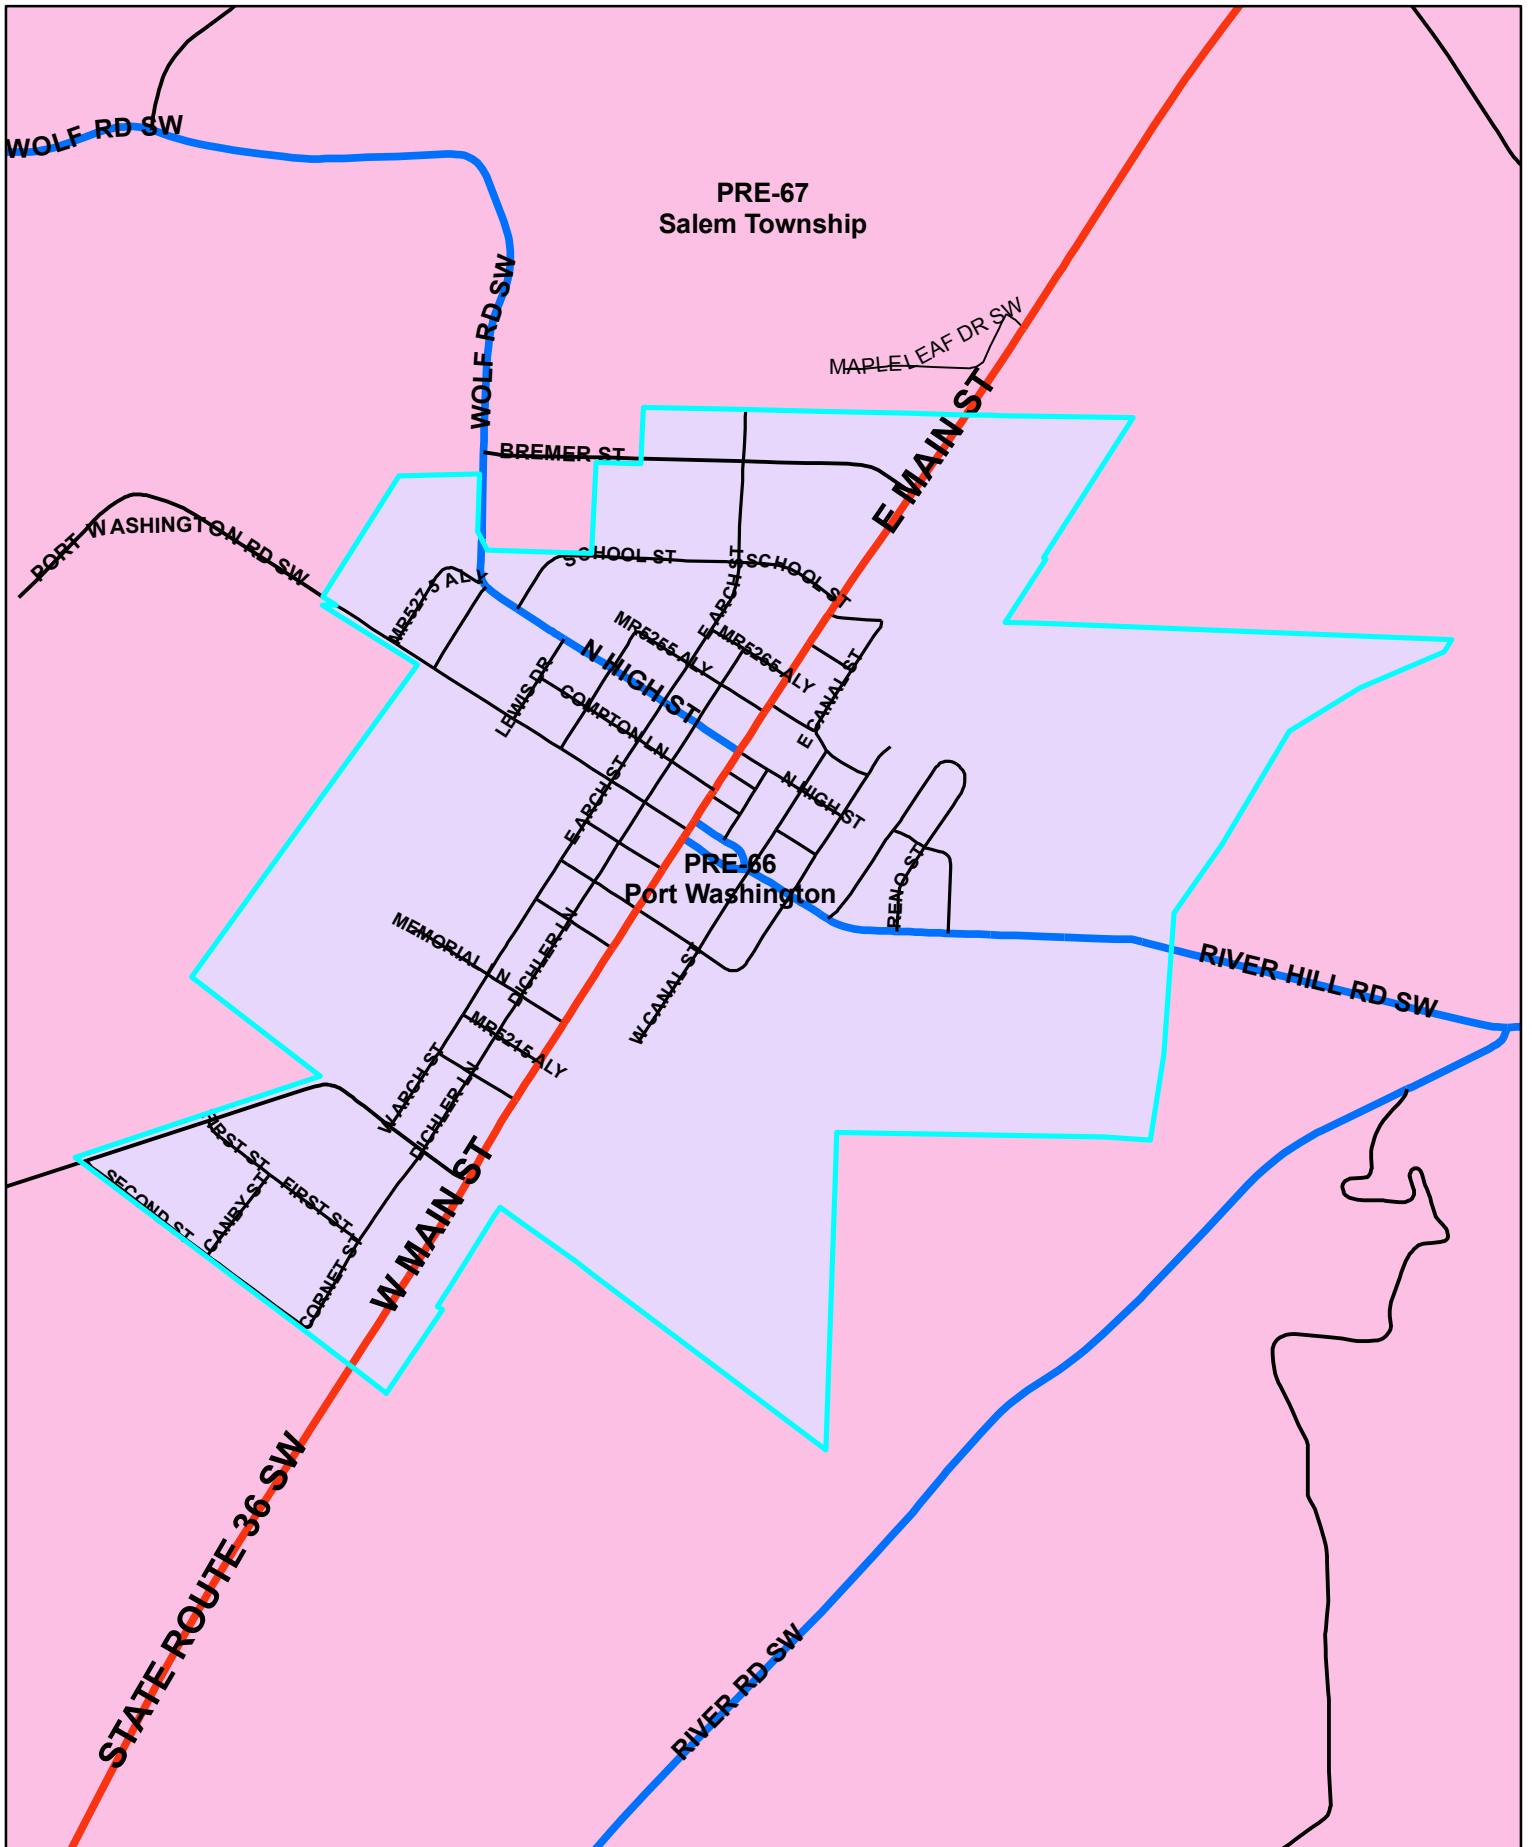

Tuscarawas Count Board of Elections 2010 Pre-66

Legend

STREET_CENTERLINES — <all other values> **JURISDIC** — C — M — P — S — T