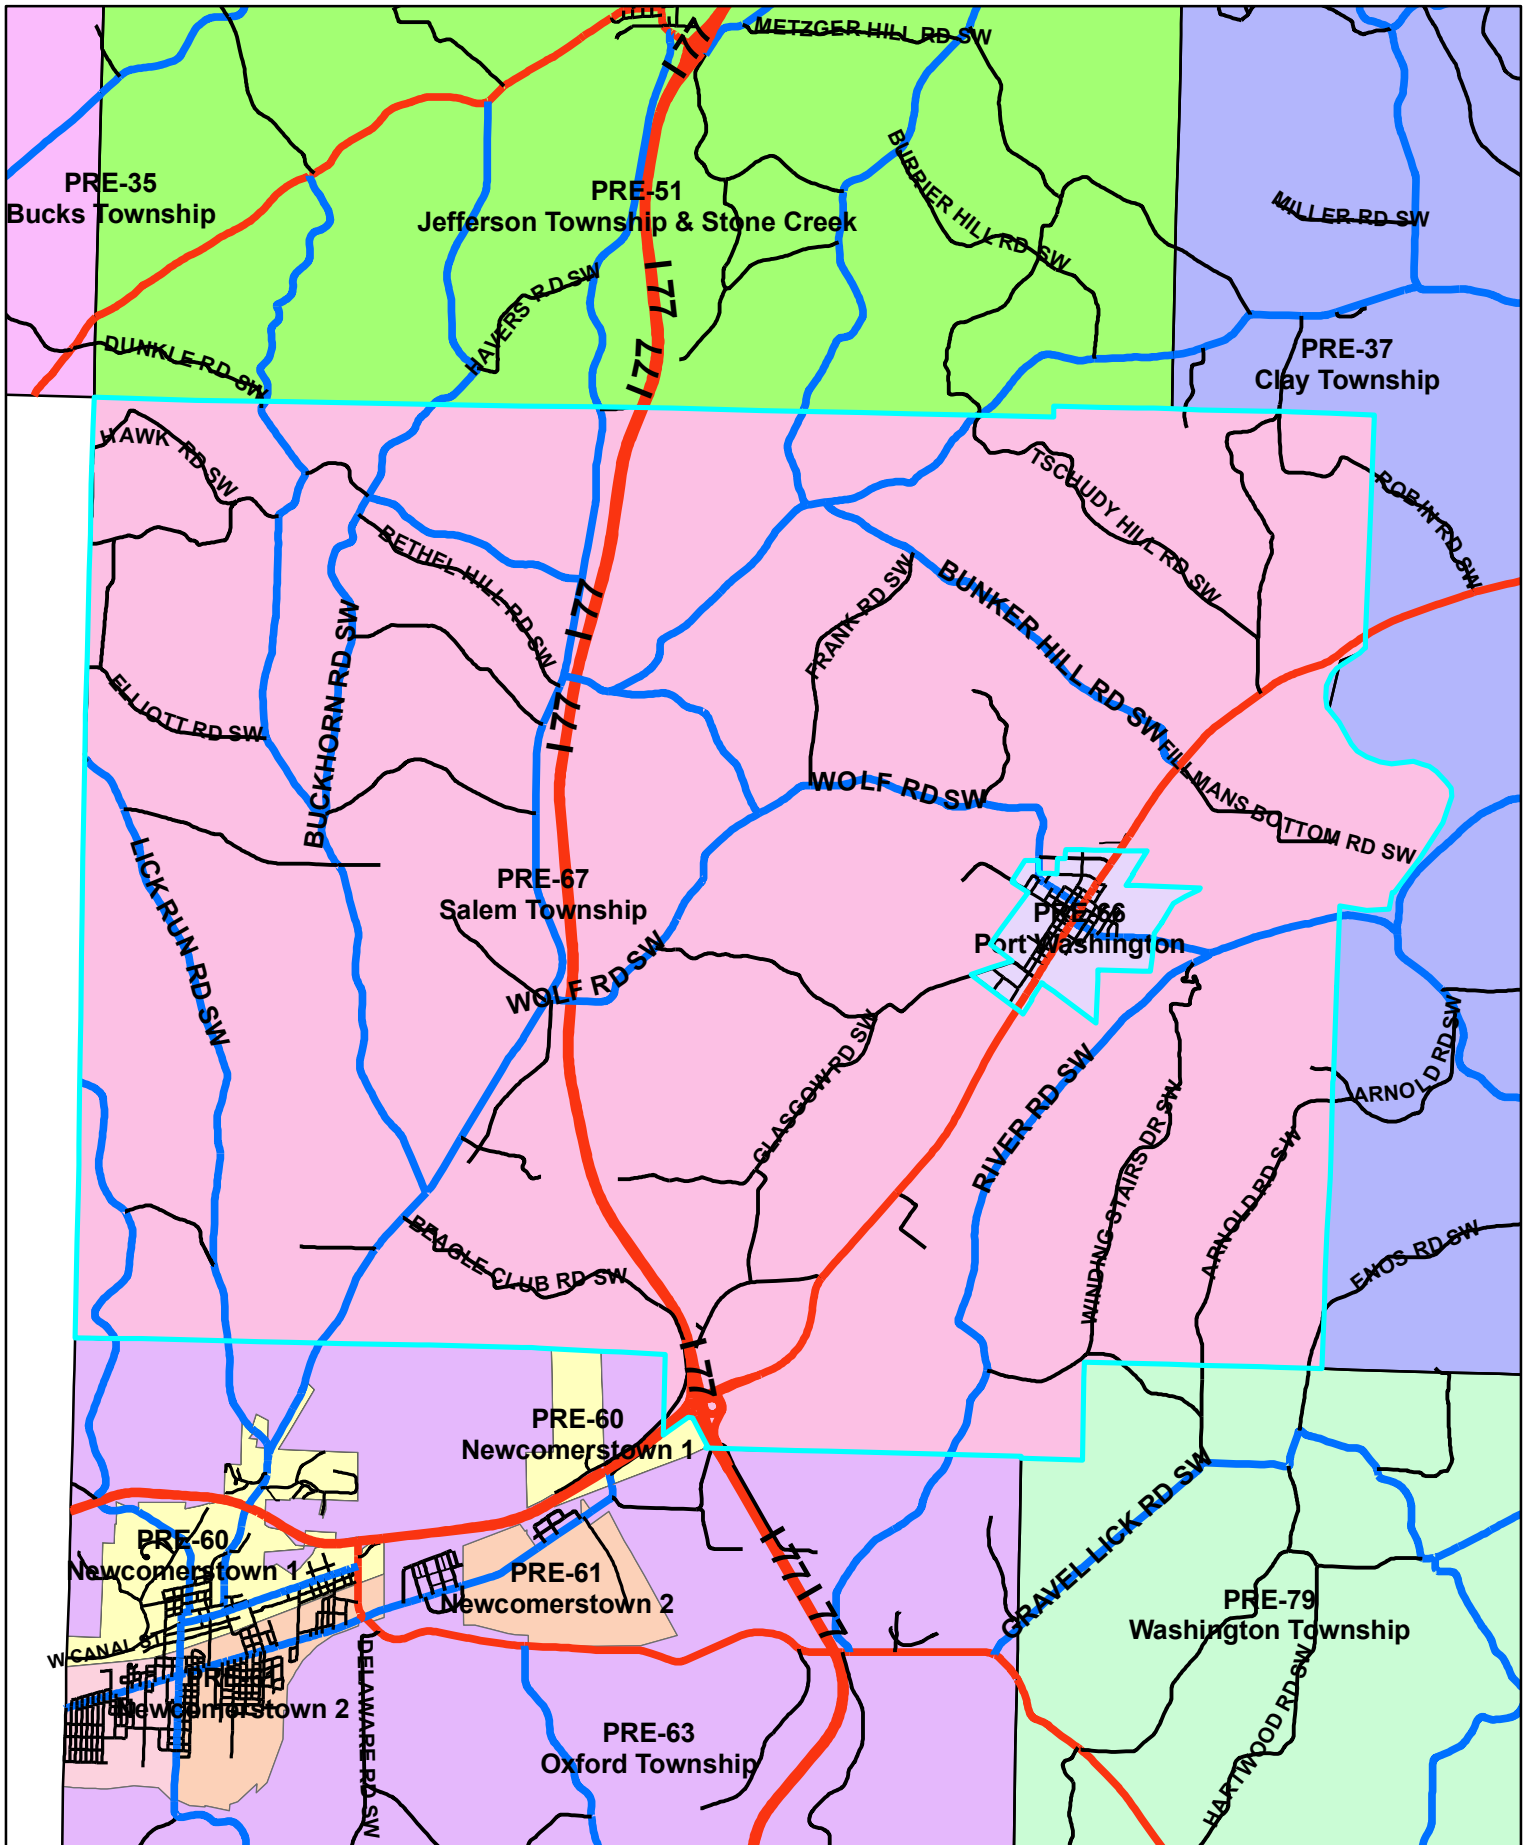

Tuscarawas Count Board of Elections 2010

Pre-67

Legend

STREET_CENTERLINES — <all other values> JURISDIC — C — M — P — S — T