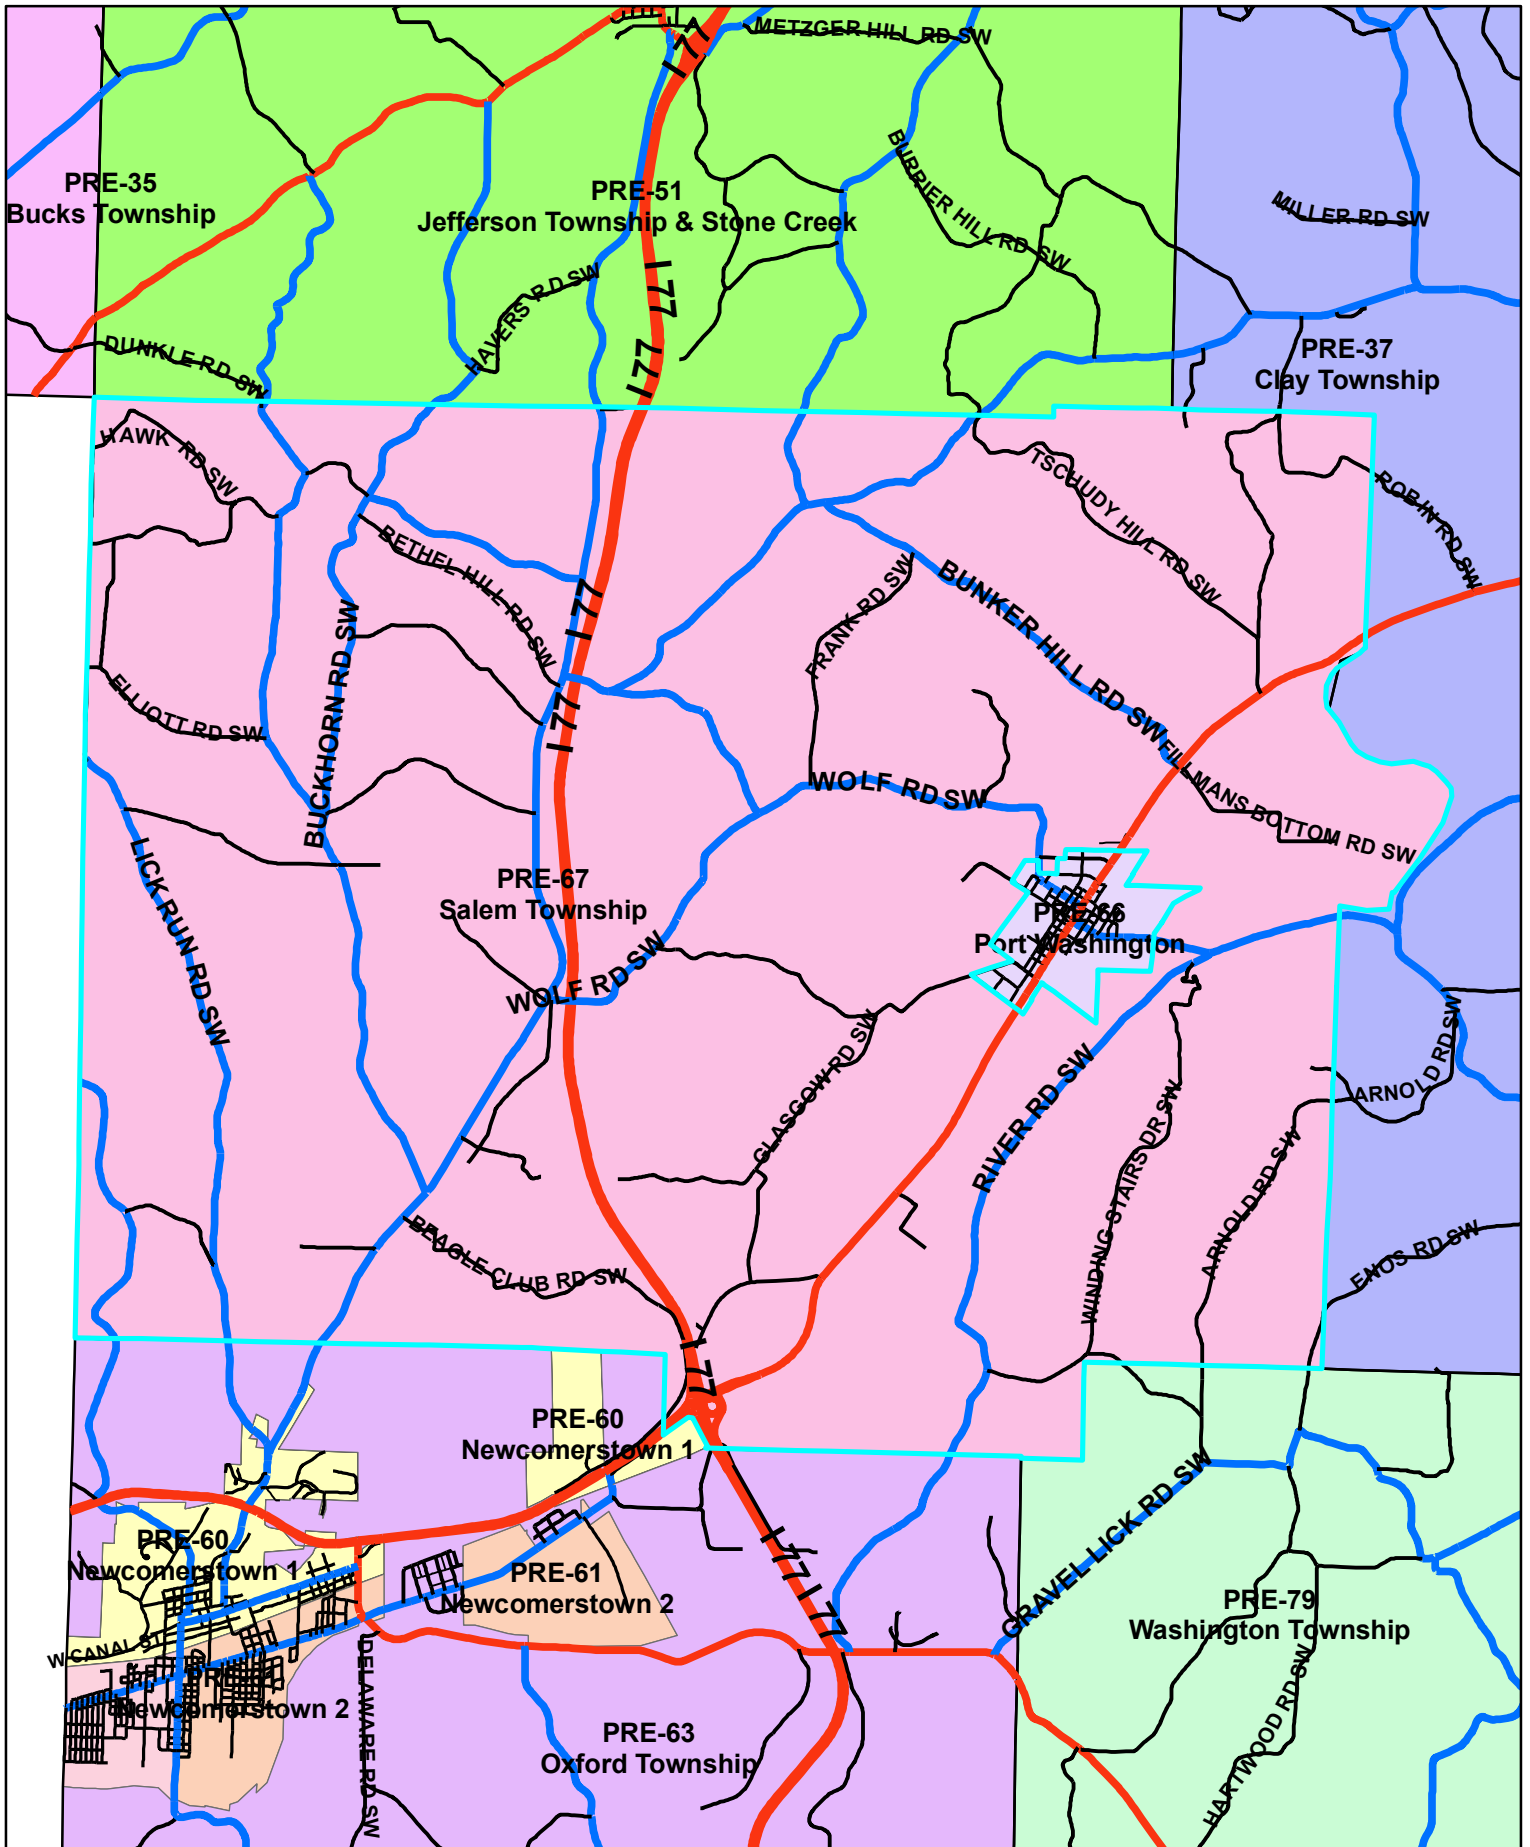

Tuscarawas Count Board of Elections 2010

Pre-67

Legend

STREET_CENTERLINES — <all other values> JURISDIC — C — M — P — S — T