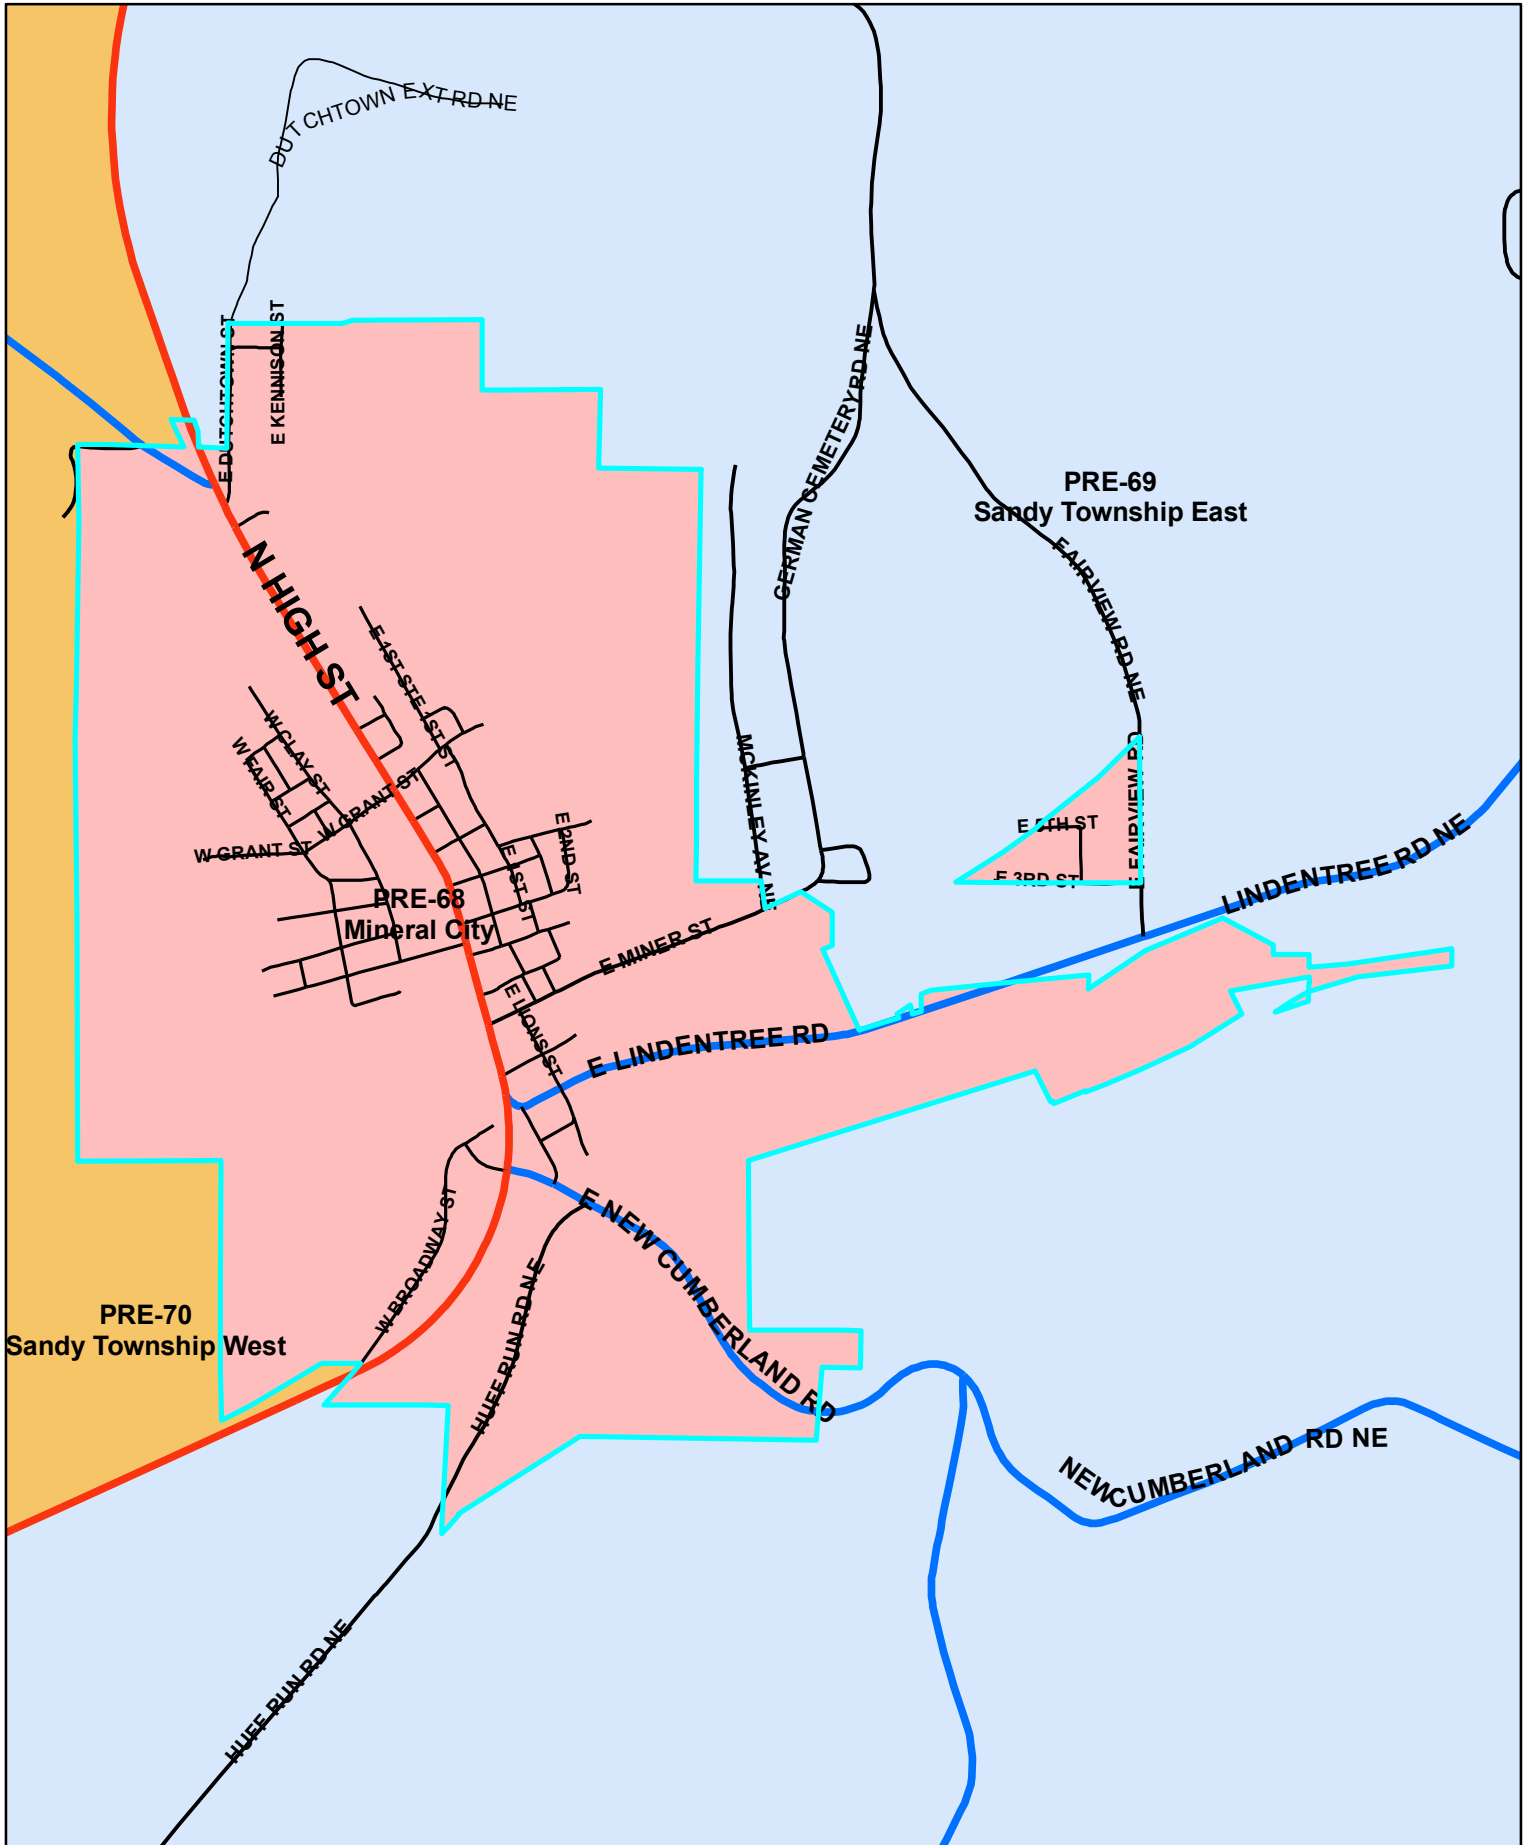

Tuscarawas Count Board of Elections 2010

Pre-68

Legend

STREET_CENTERLINES — <all other values> **JURISDIC** — C — M — P — S — T