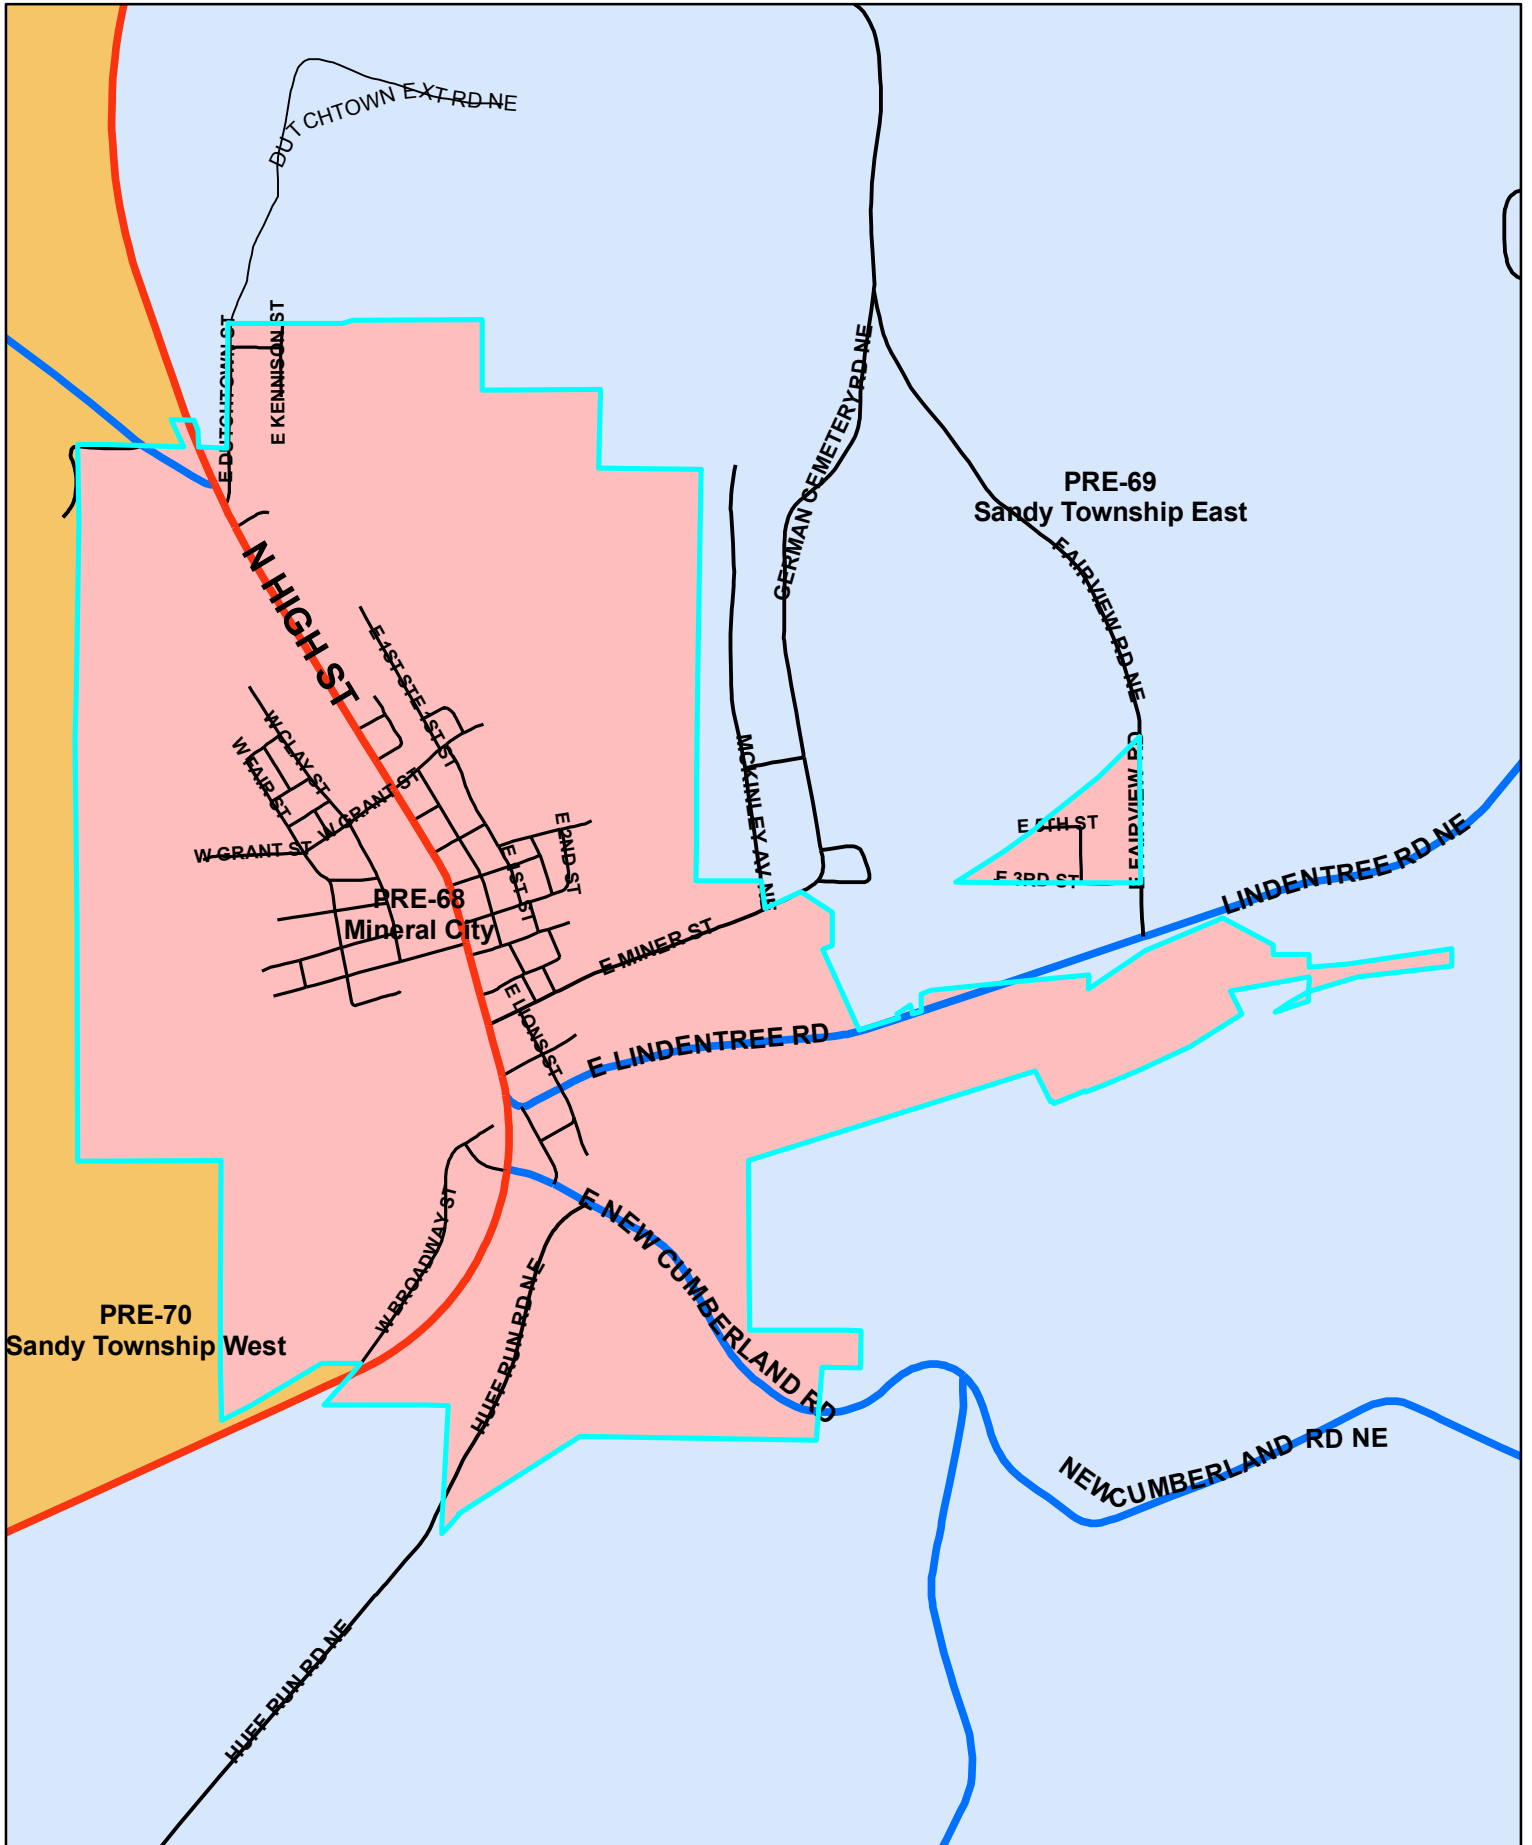

Tuscarawas Count Board of Elections 2010

Pre-68

Legend

STREET_CENTERLINES — blue — <all other values> **JURISDIC** — blue — C — black — M — black — P — black — S — red — T — black