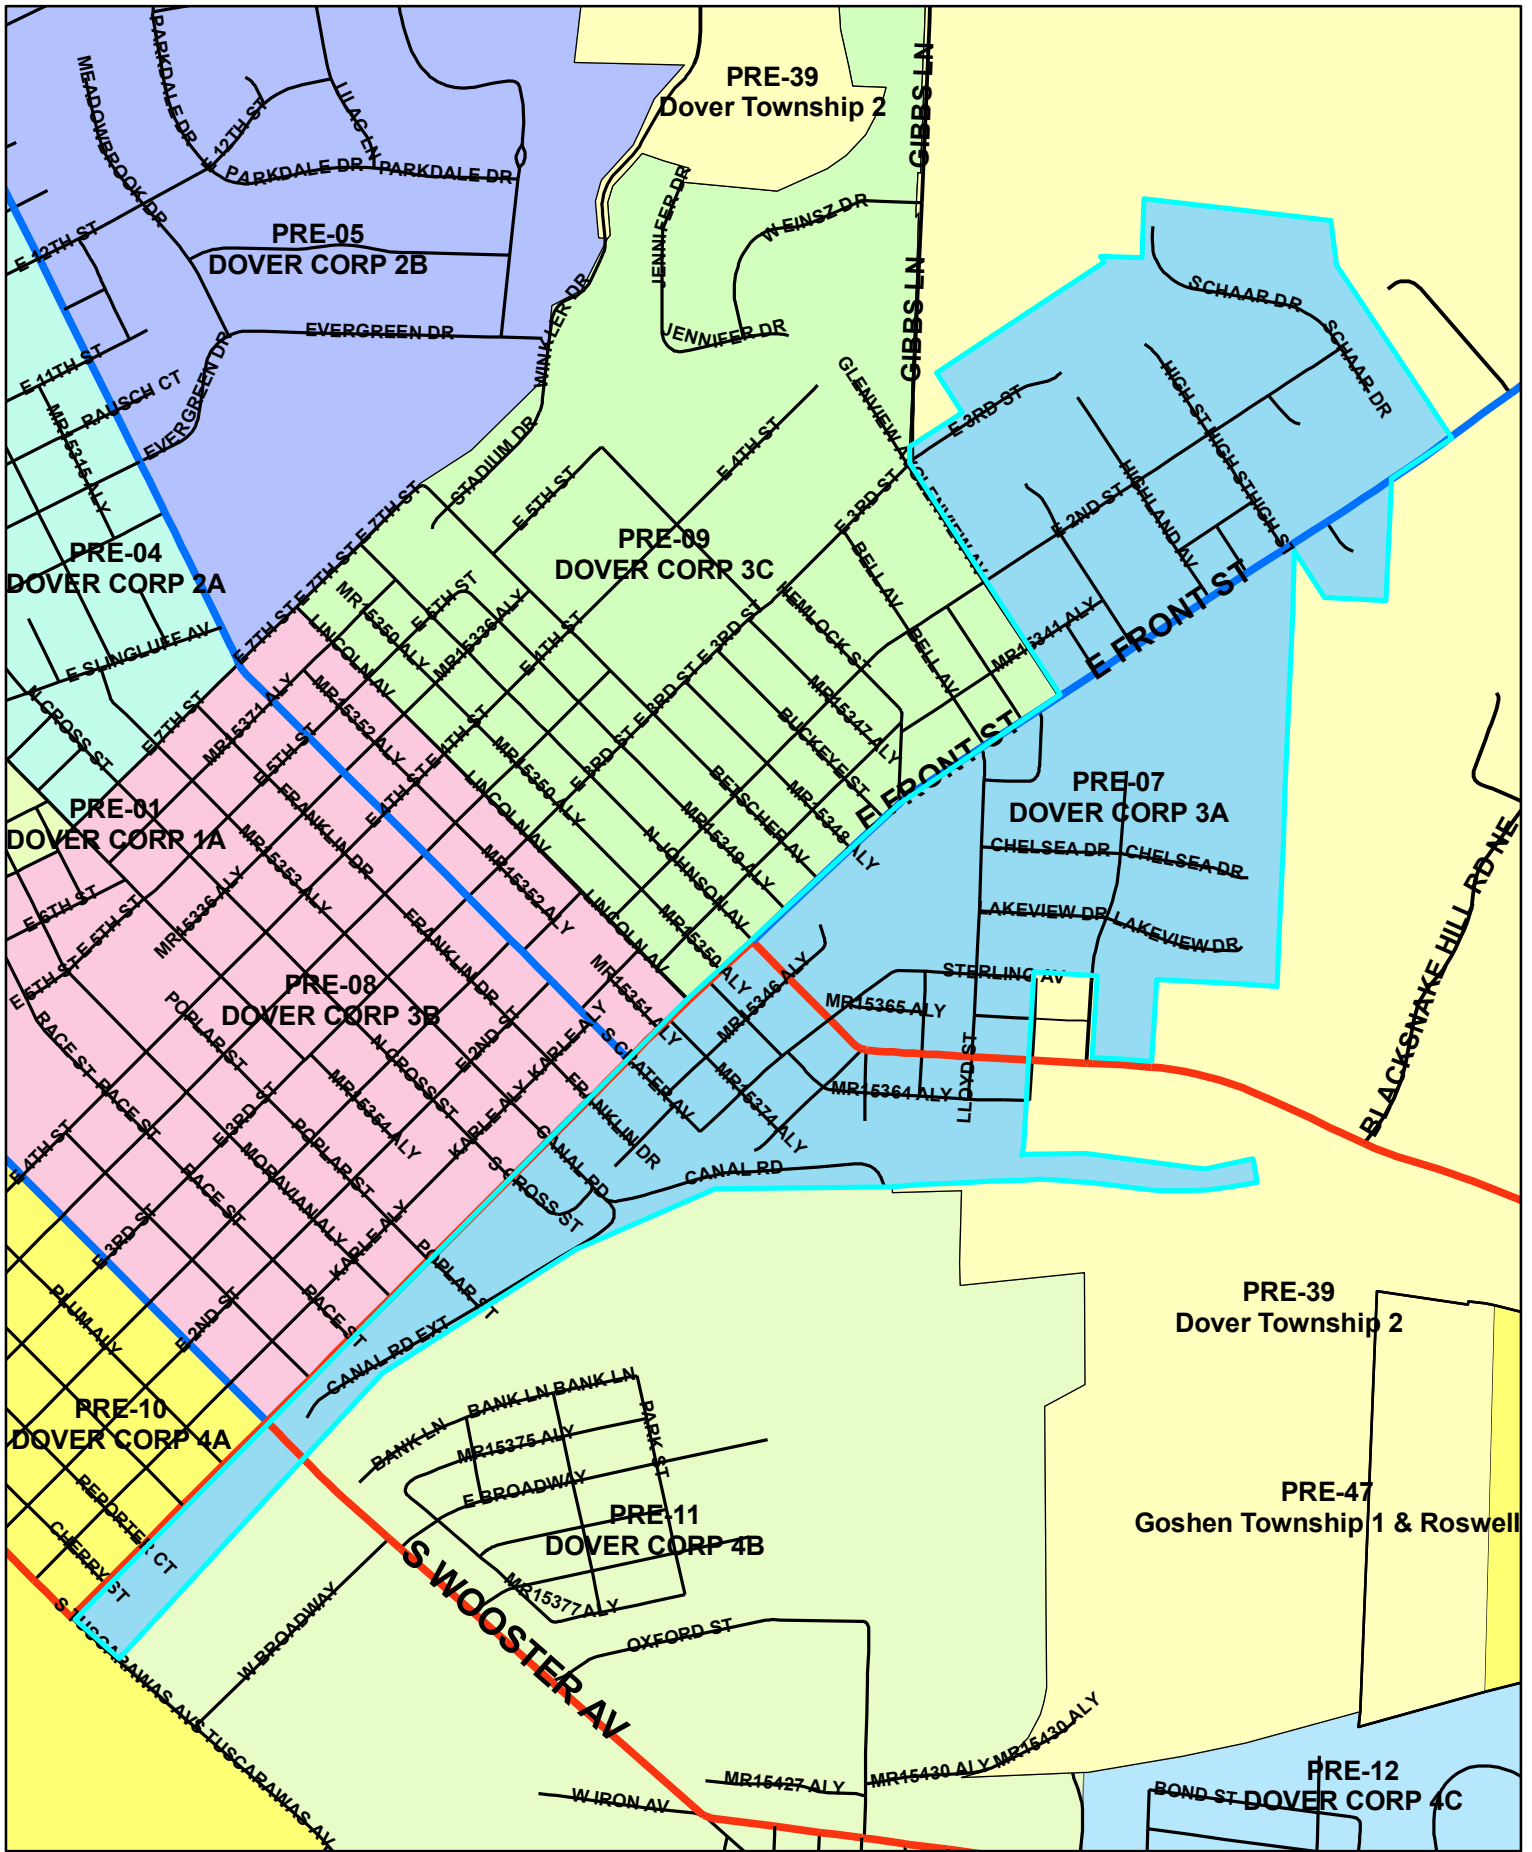

Tuscarawas County Board of Elections 2010

Pre-7

Legend

STREET_CENTERLINES ——— <all other values> JURISDIC ——— C ——— M ——— P ——— S ——— T