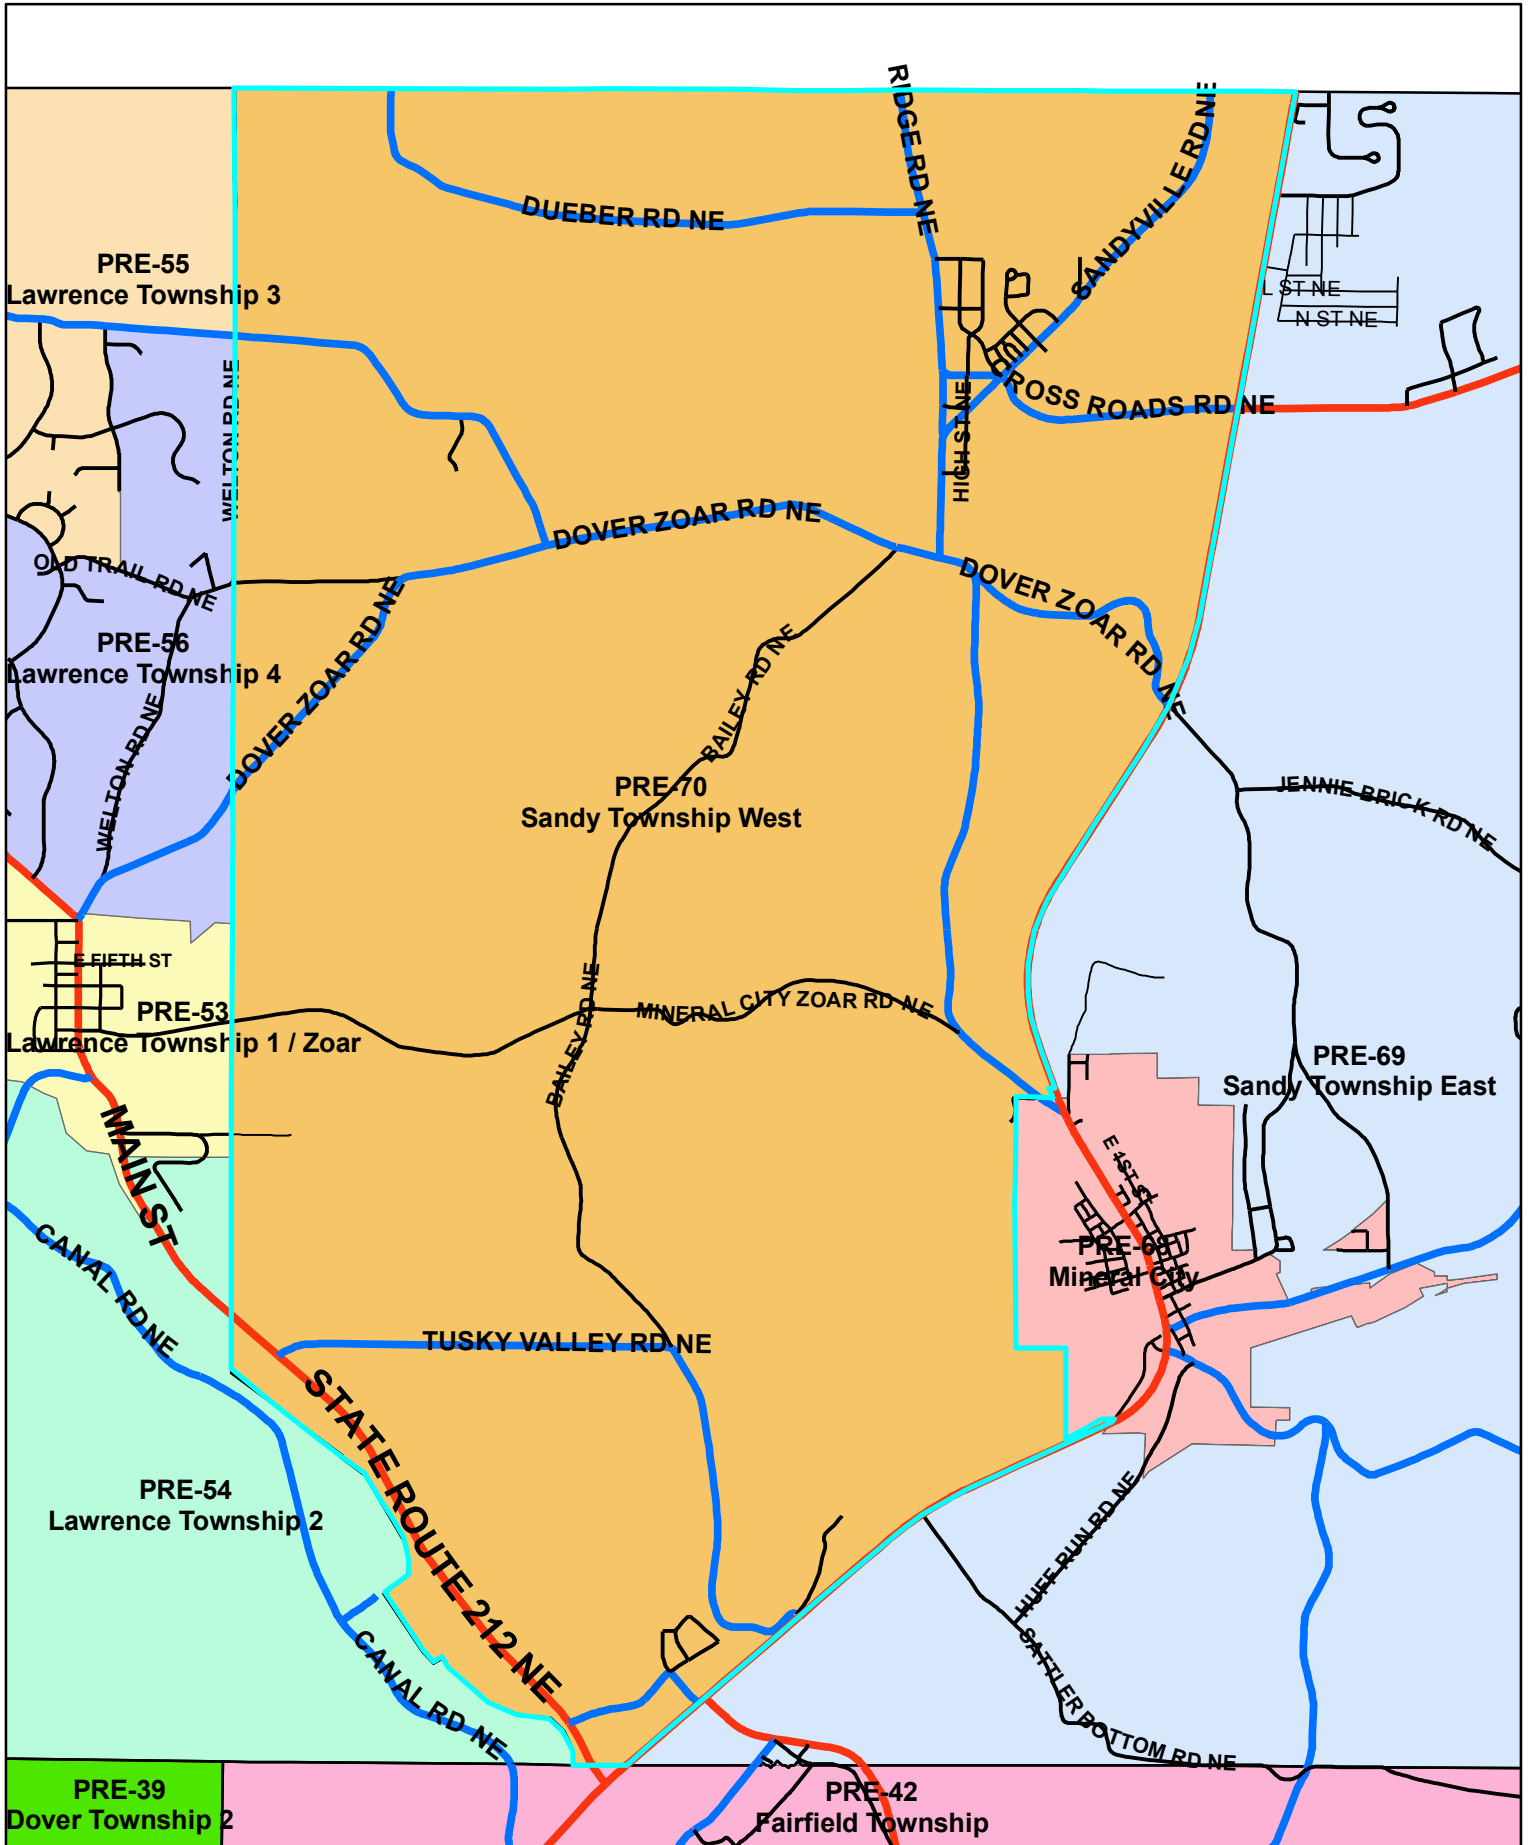

# Tuscarawas Count Board of Elections 2010 Pre-70

## Legend

**STREET\_CENTERLINES** — <all other values> **JURISDIC** — C — M — P — S — T