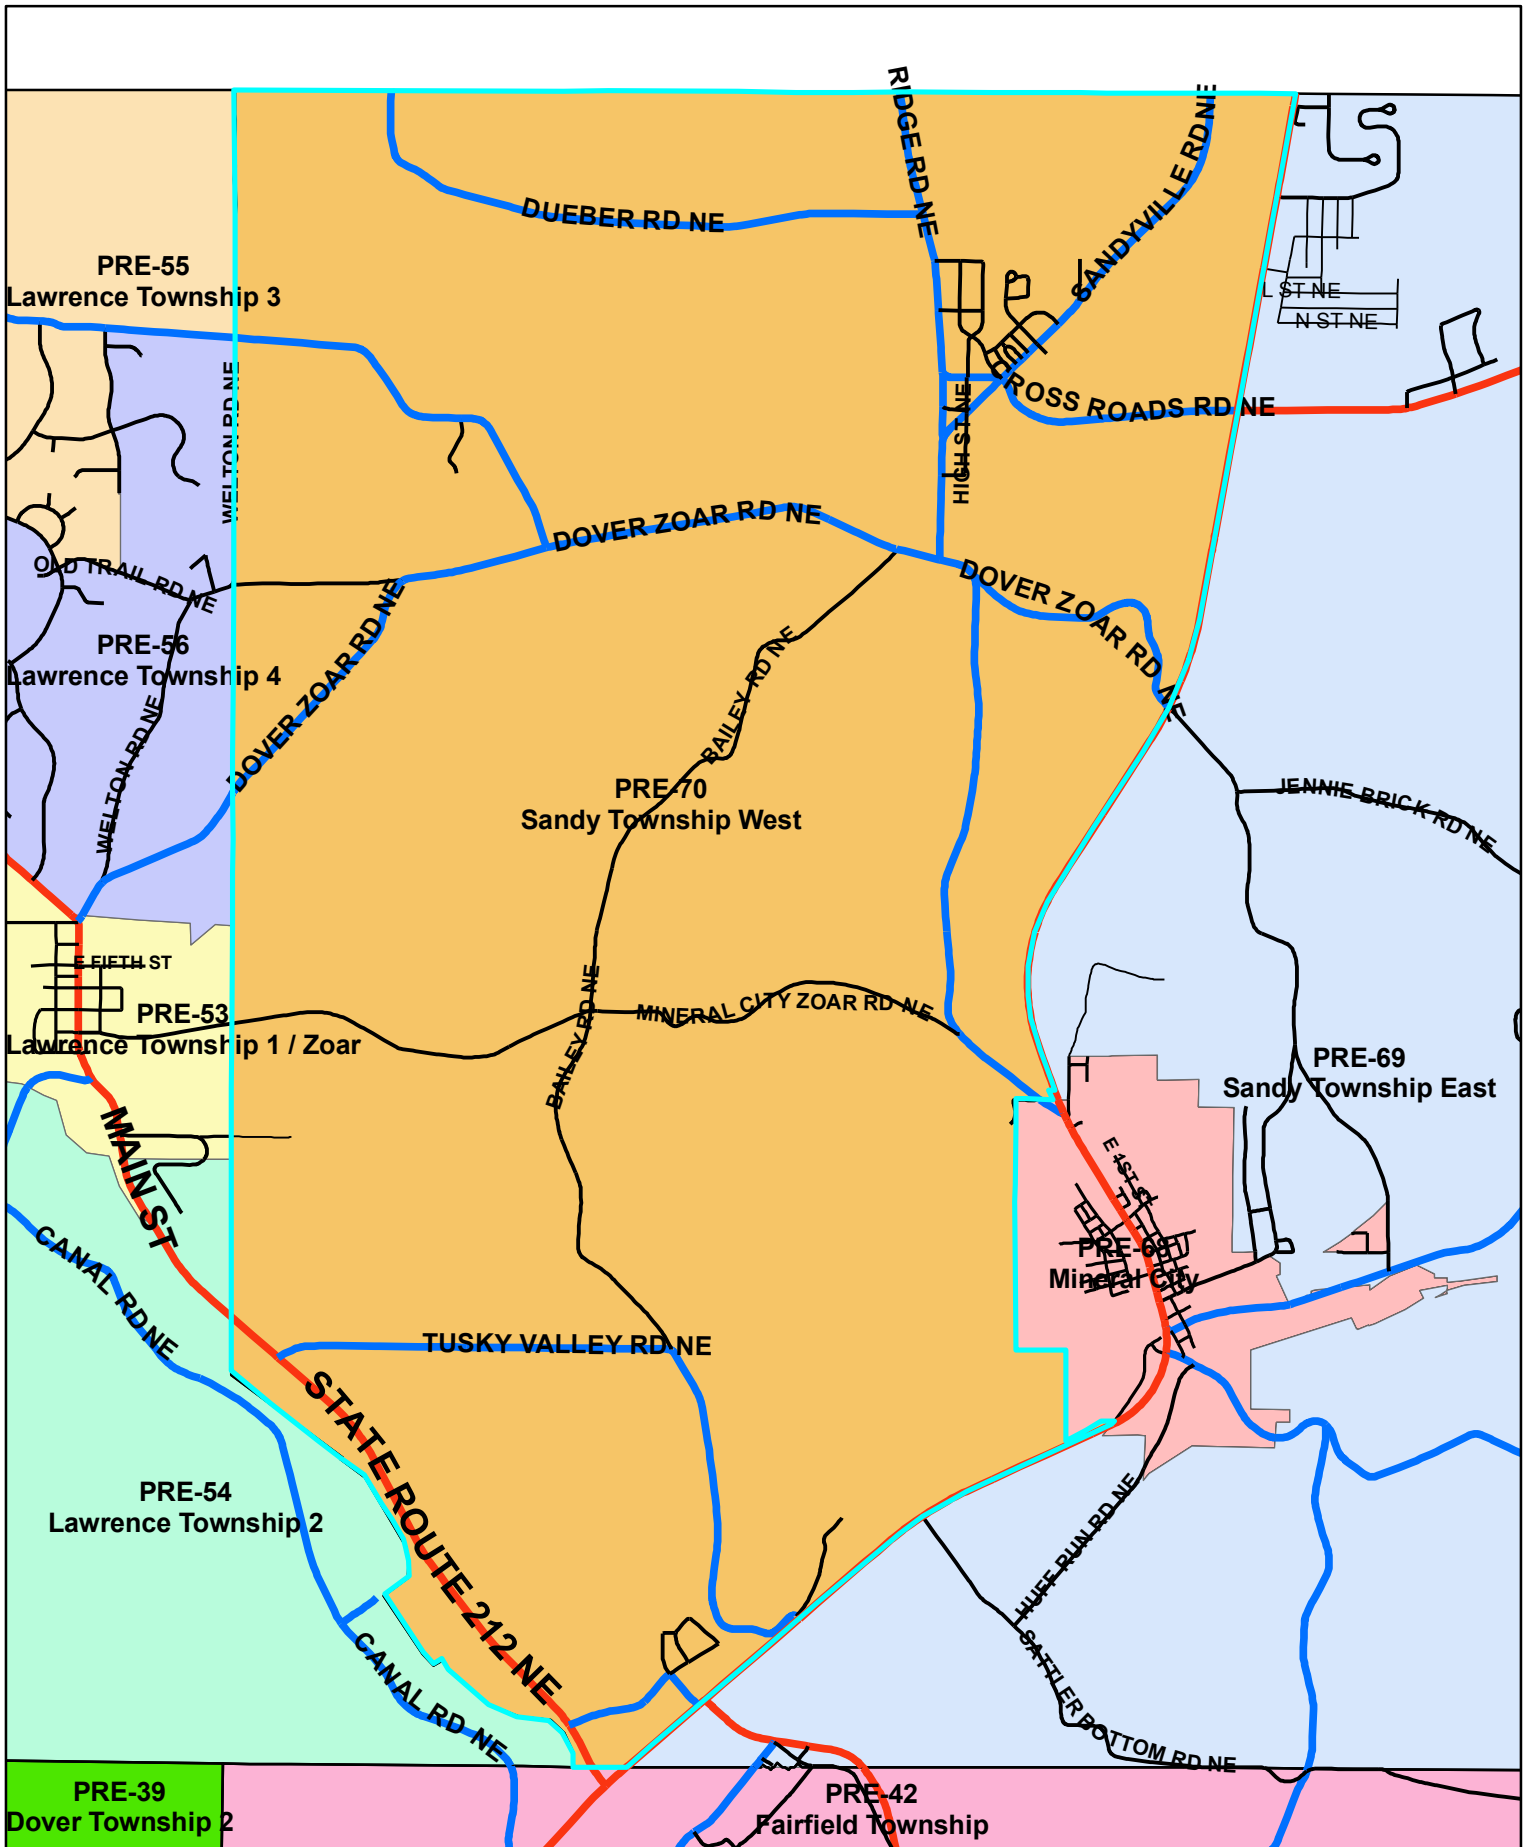

Tuscarawas Count Board of Elections 2010

Pre-70

Legend

STREET_CENTERLINES — <all other values> JURISDIC — C — M — P — S — T