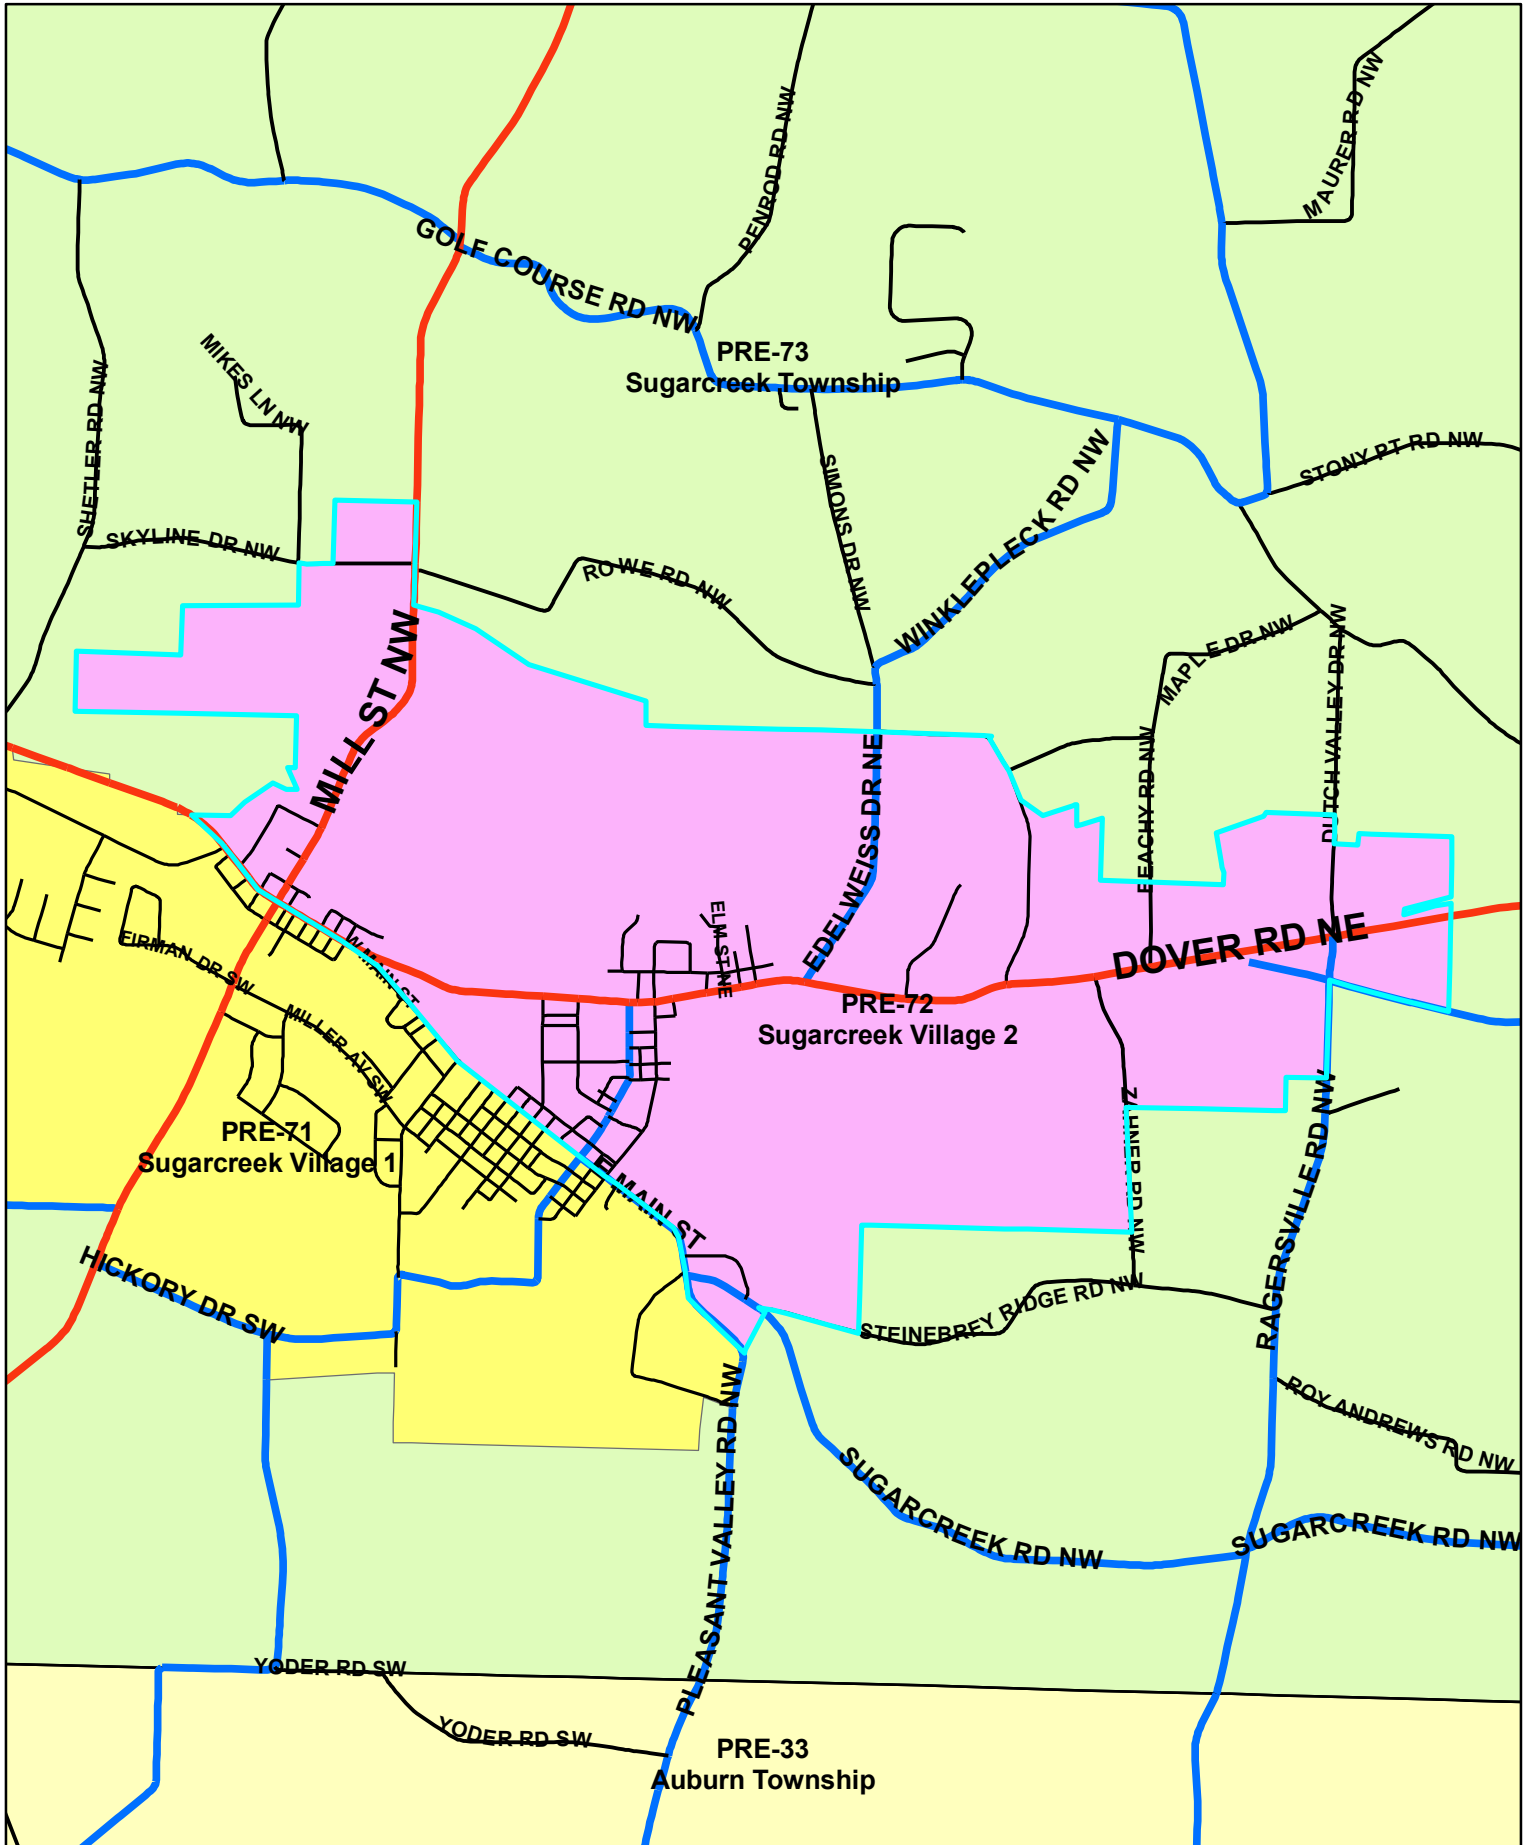

Tuscarawas Count Board of Elections 2010

Pre-72

Legend

STREET_CENTERLINES — <all other values> JURISDIC — C — M — P — S — T