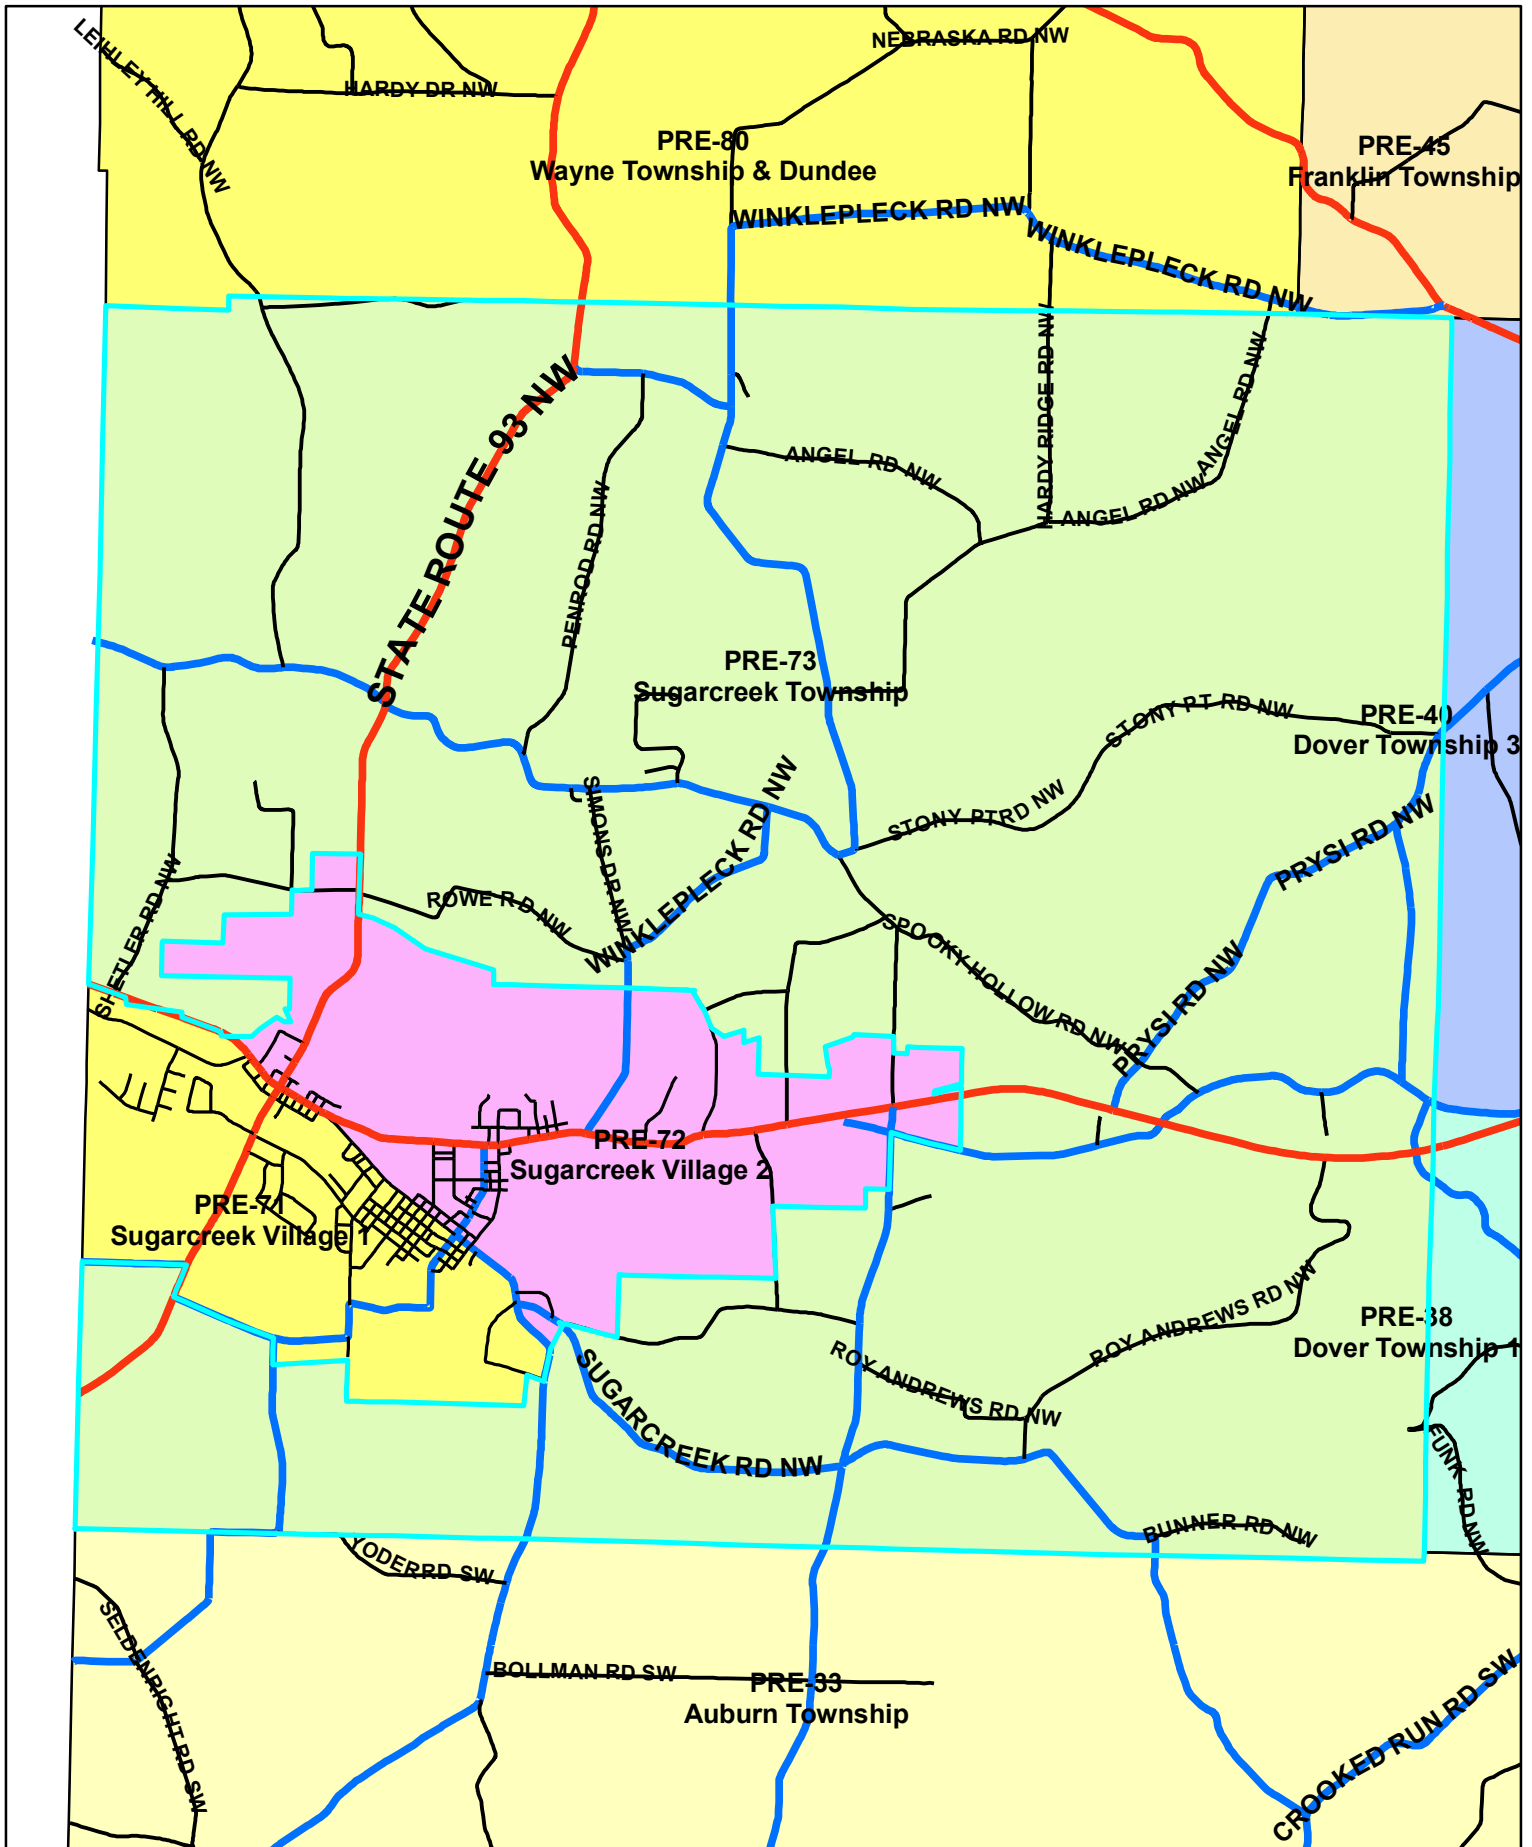

# Tuscarawas Count Board of Elections 2010 Pre-73

**Legend**

**STREET\_CENTERLINES** — <all other values> **JURISDIC** — C — M — P — S — T