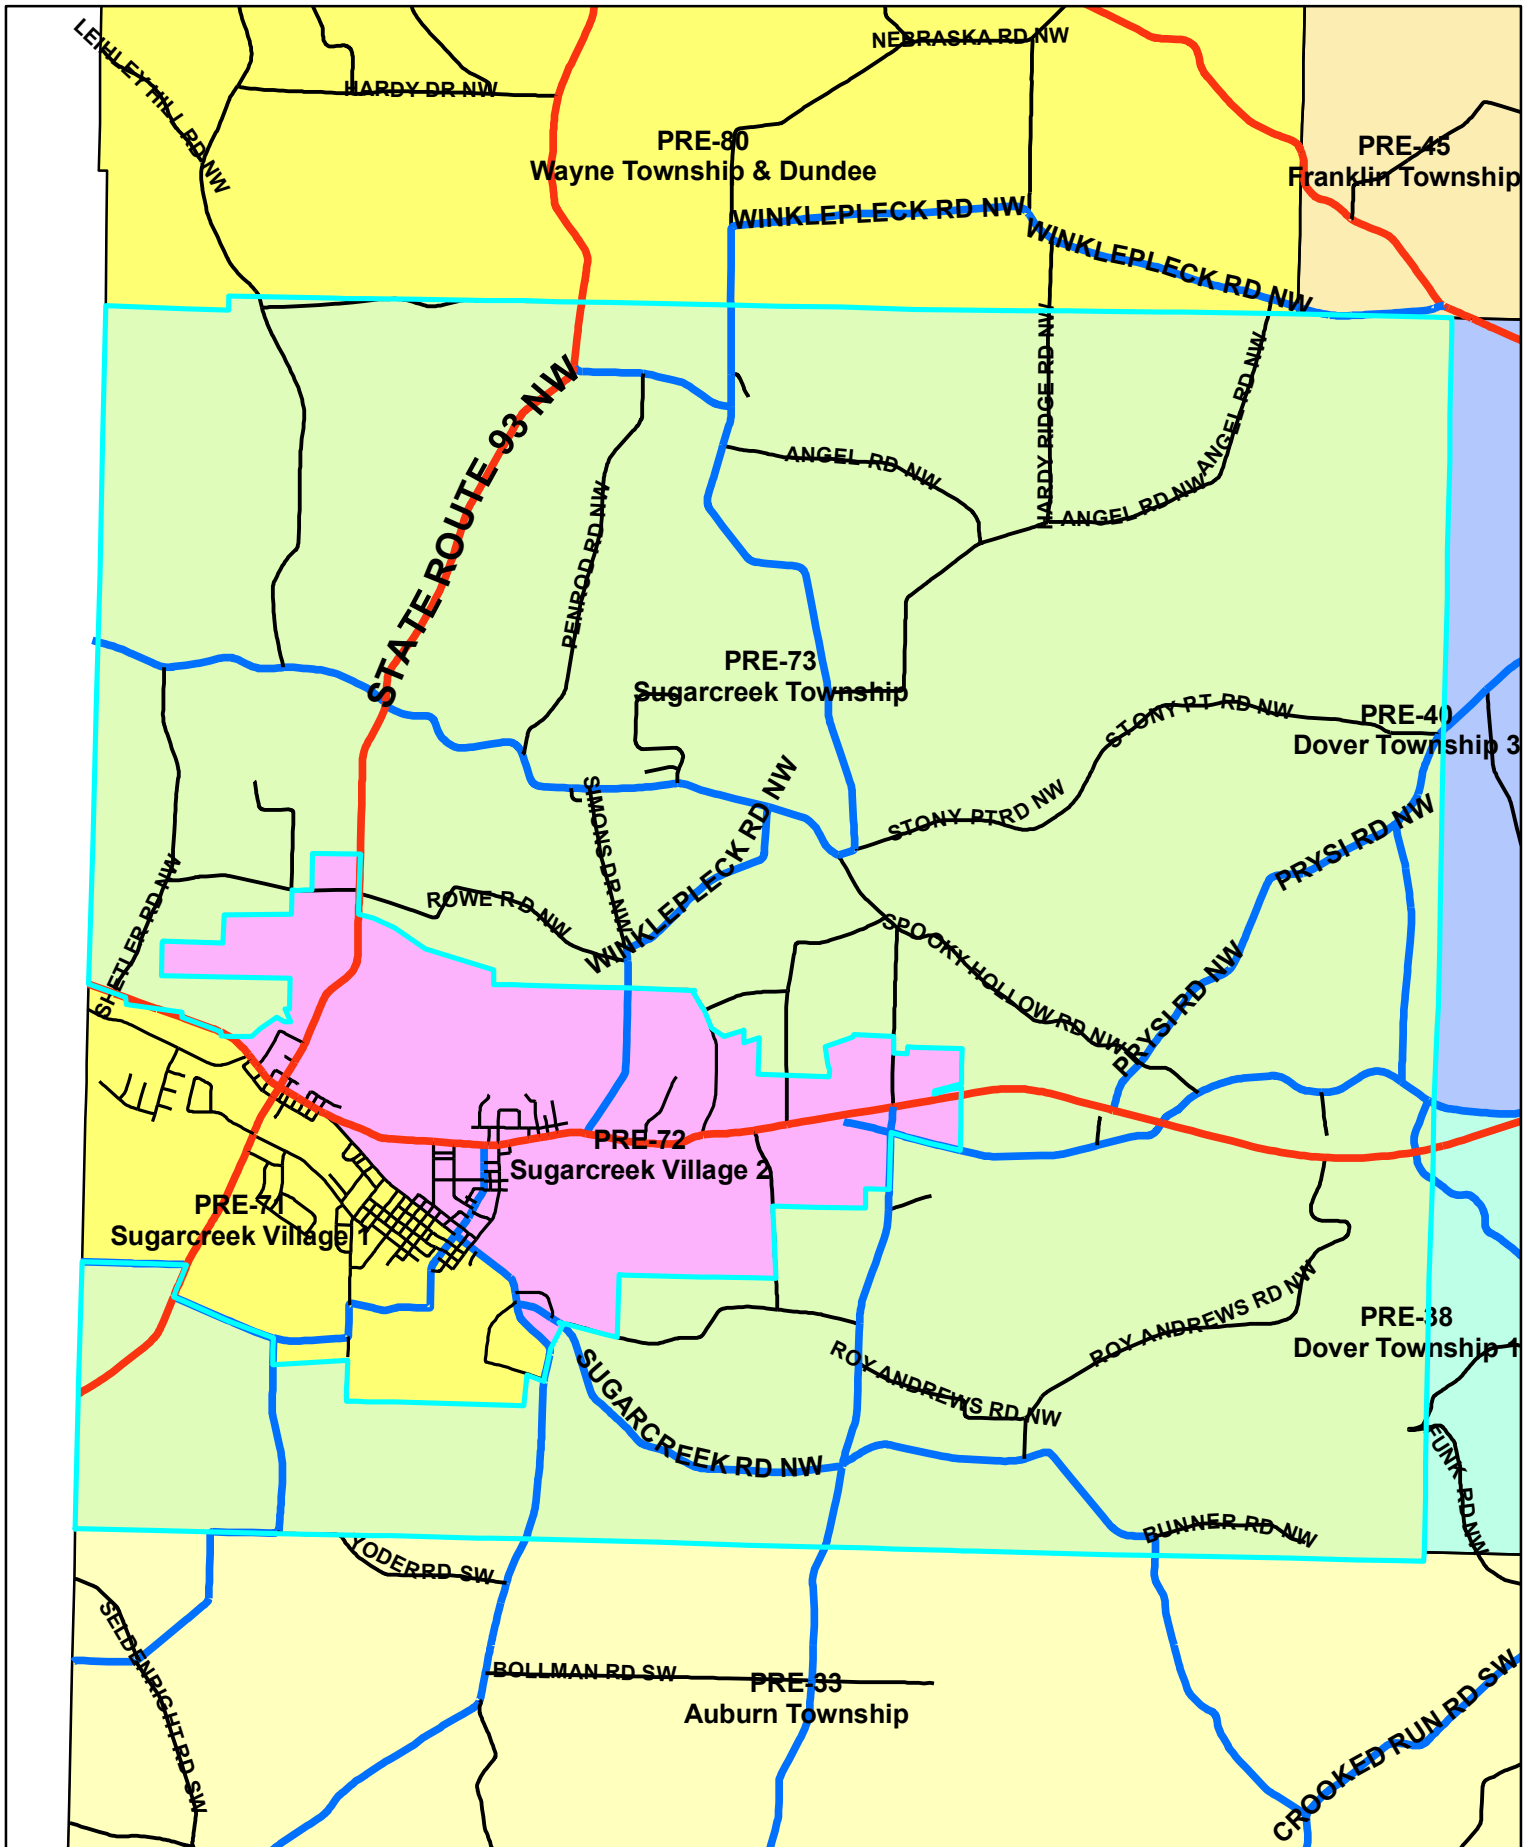

Tuscarawas Count Board of Elections 2010 Pre-73

Legend

STREET_CENTERLINES — <all other values> JURISDIC — C — M — P — S — T