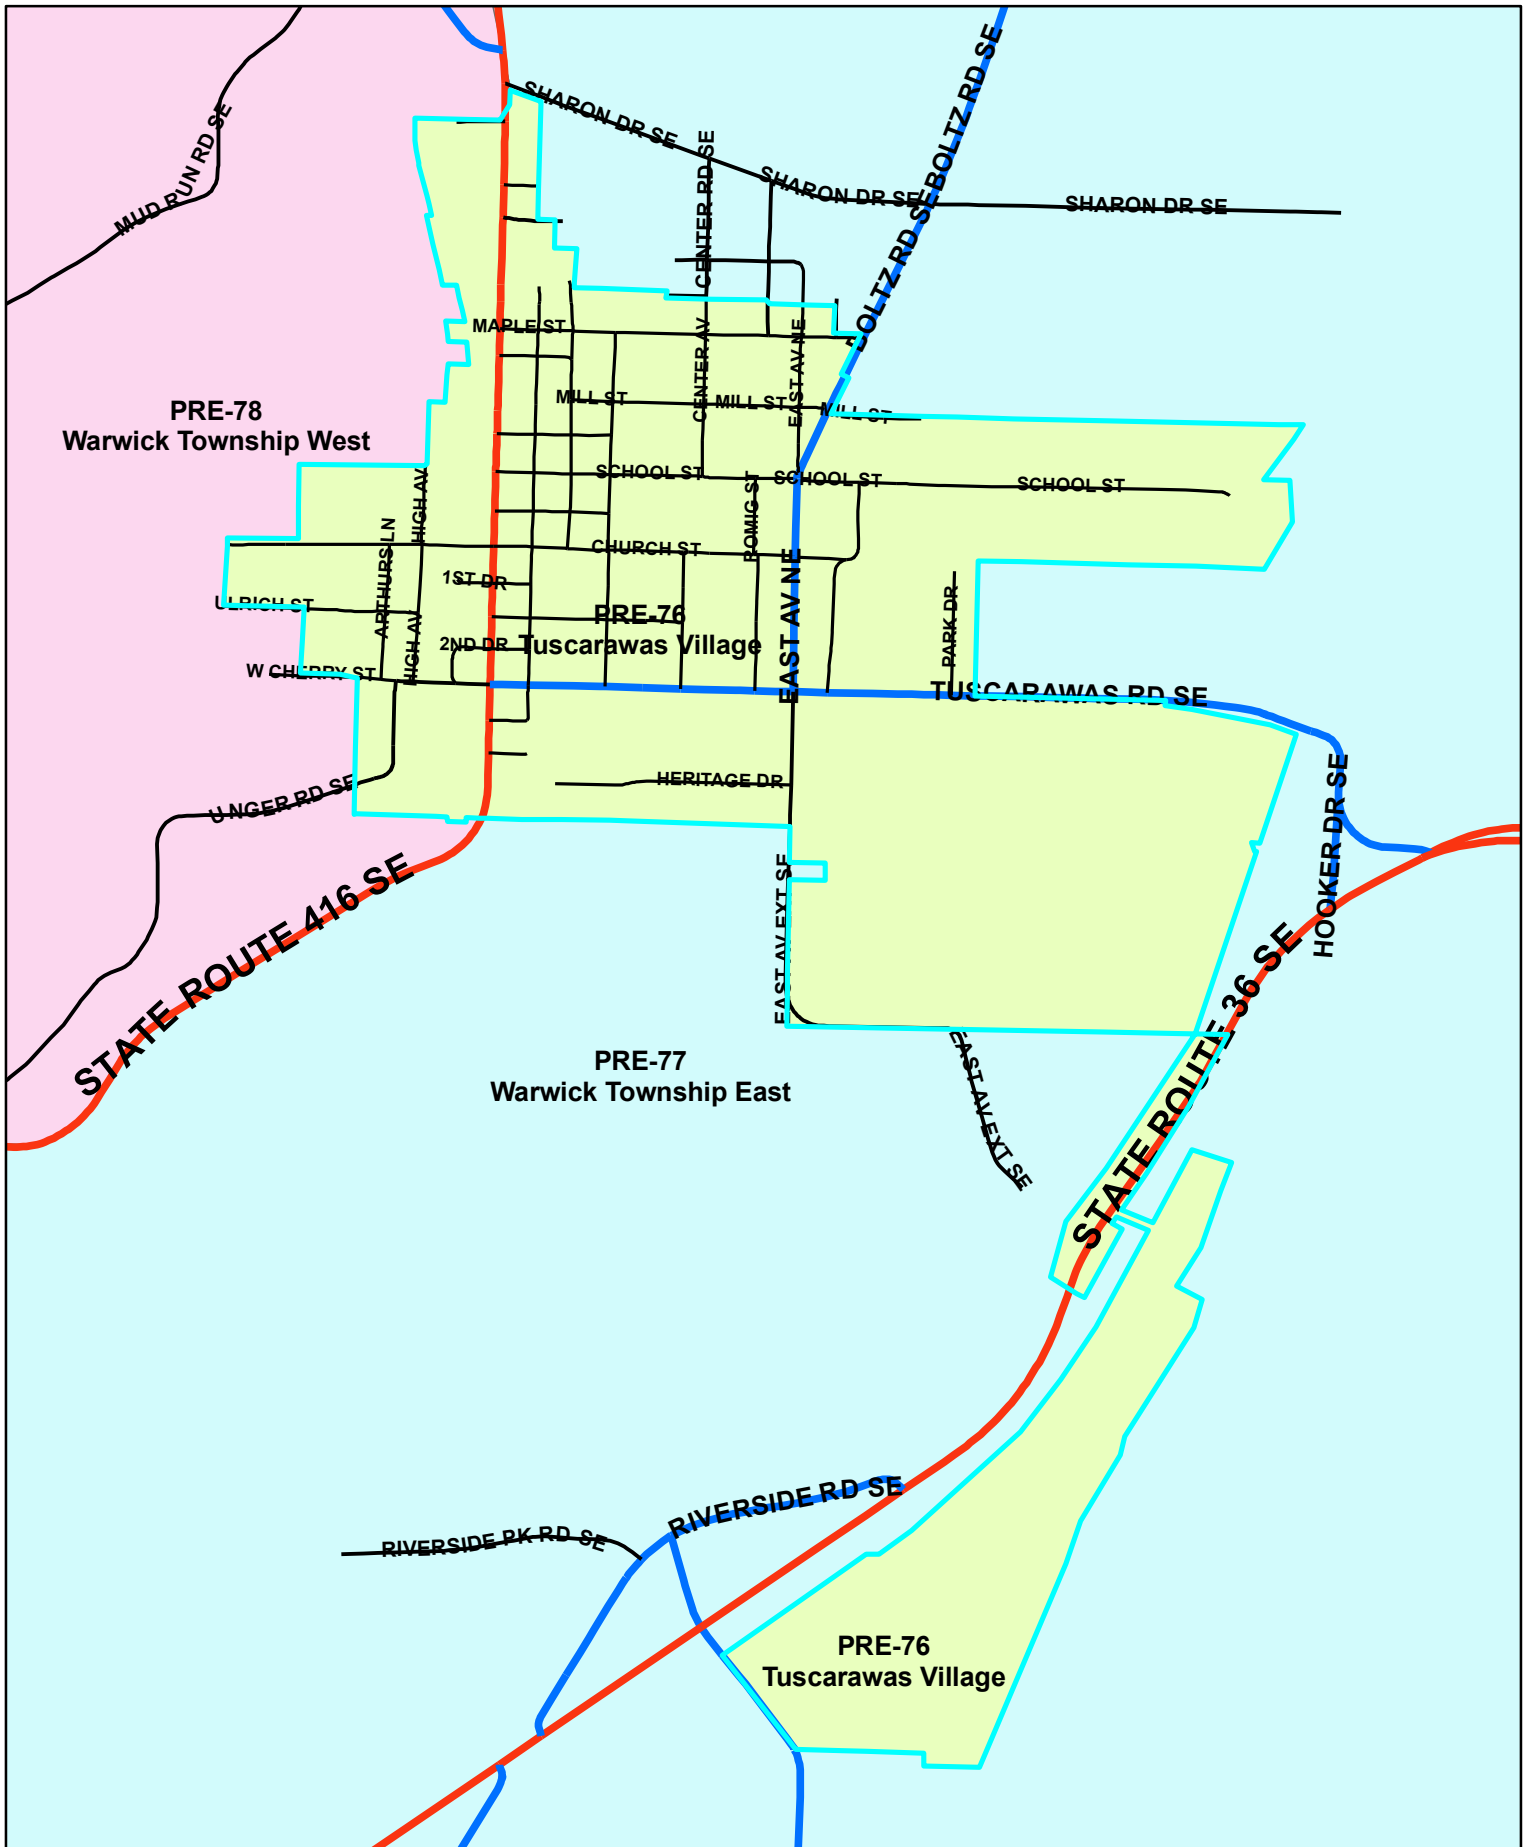

# Tuscarawas Count Board of Elections 2010 Pre-76

## Legend

STREET\_CENTERLINES — <all other values> JURISDIC — C — M — P — S — T