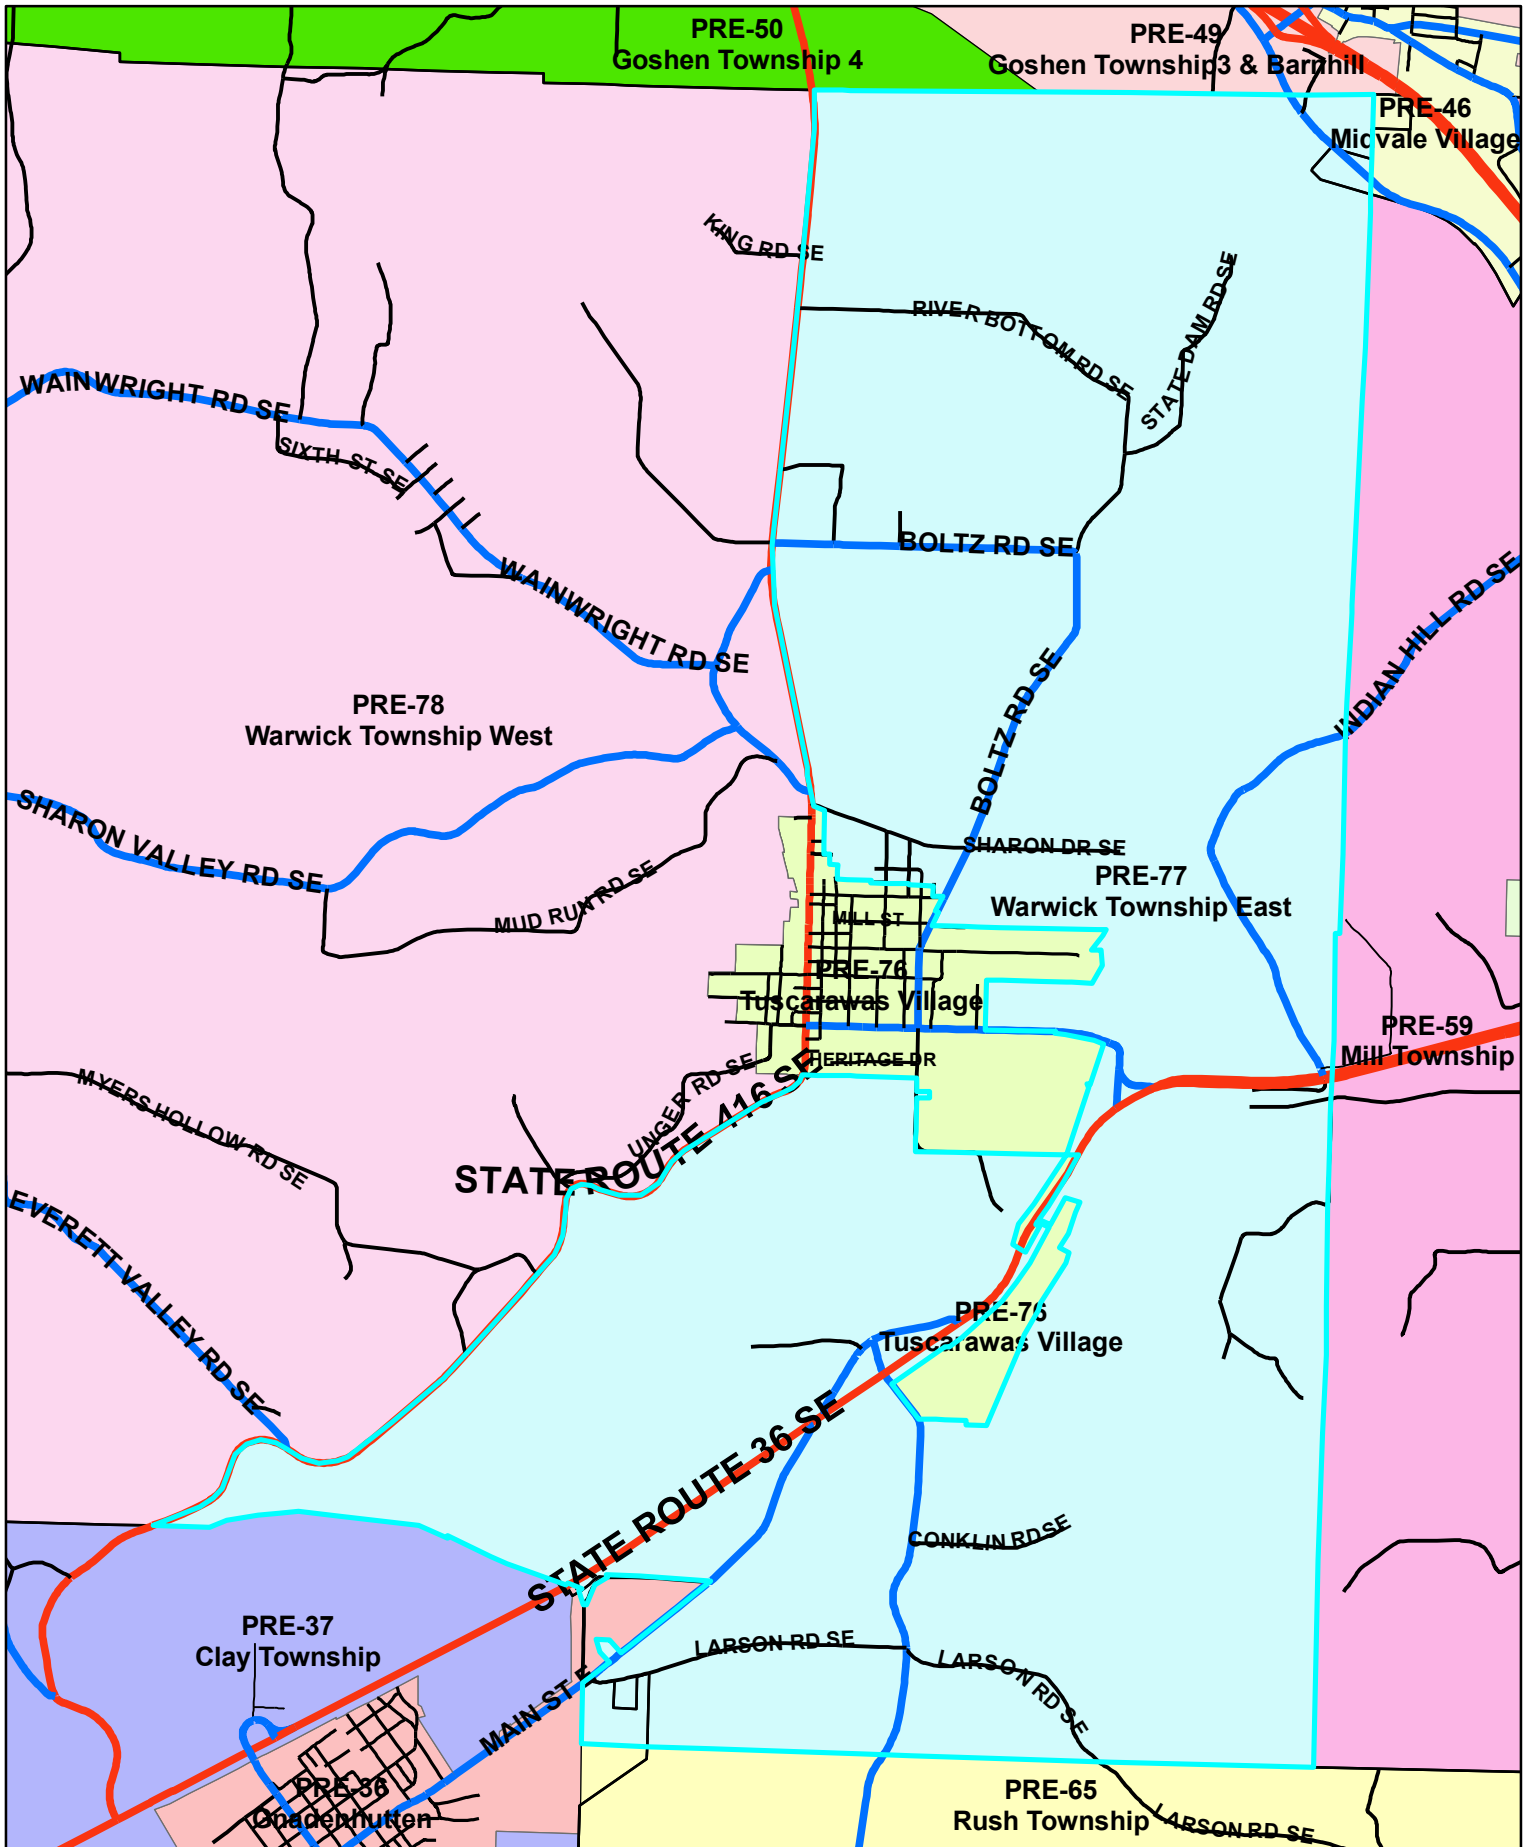

Tuscarawas Count Board of Elections 2010

Pre-77

Legend

STREET_CENTERLINES — <all other values> JURISDIC — C — M — P — S — T