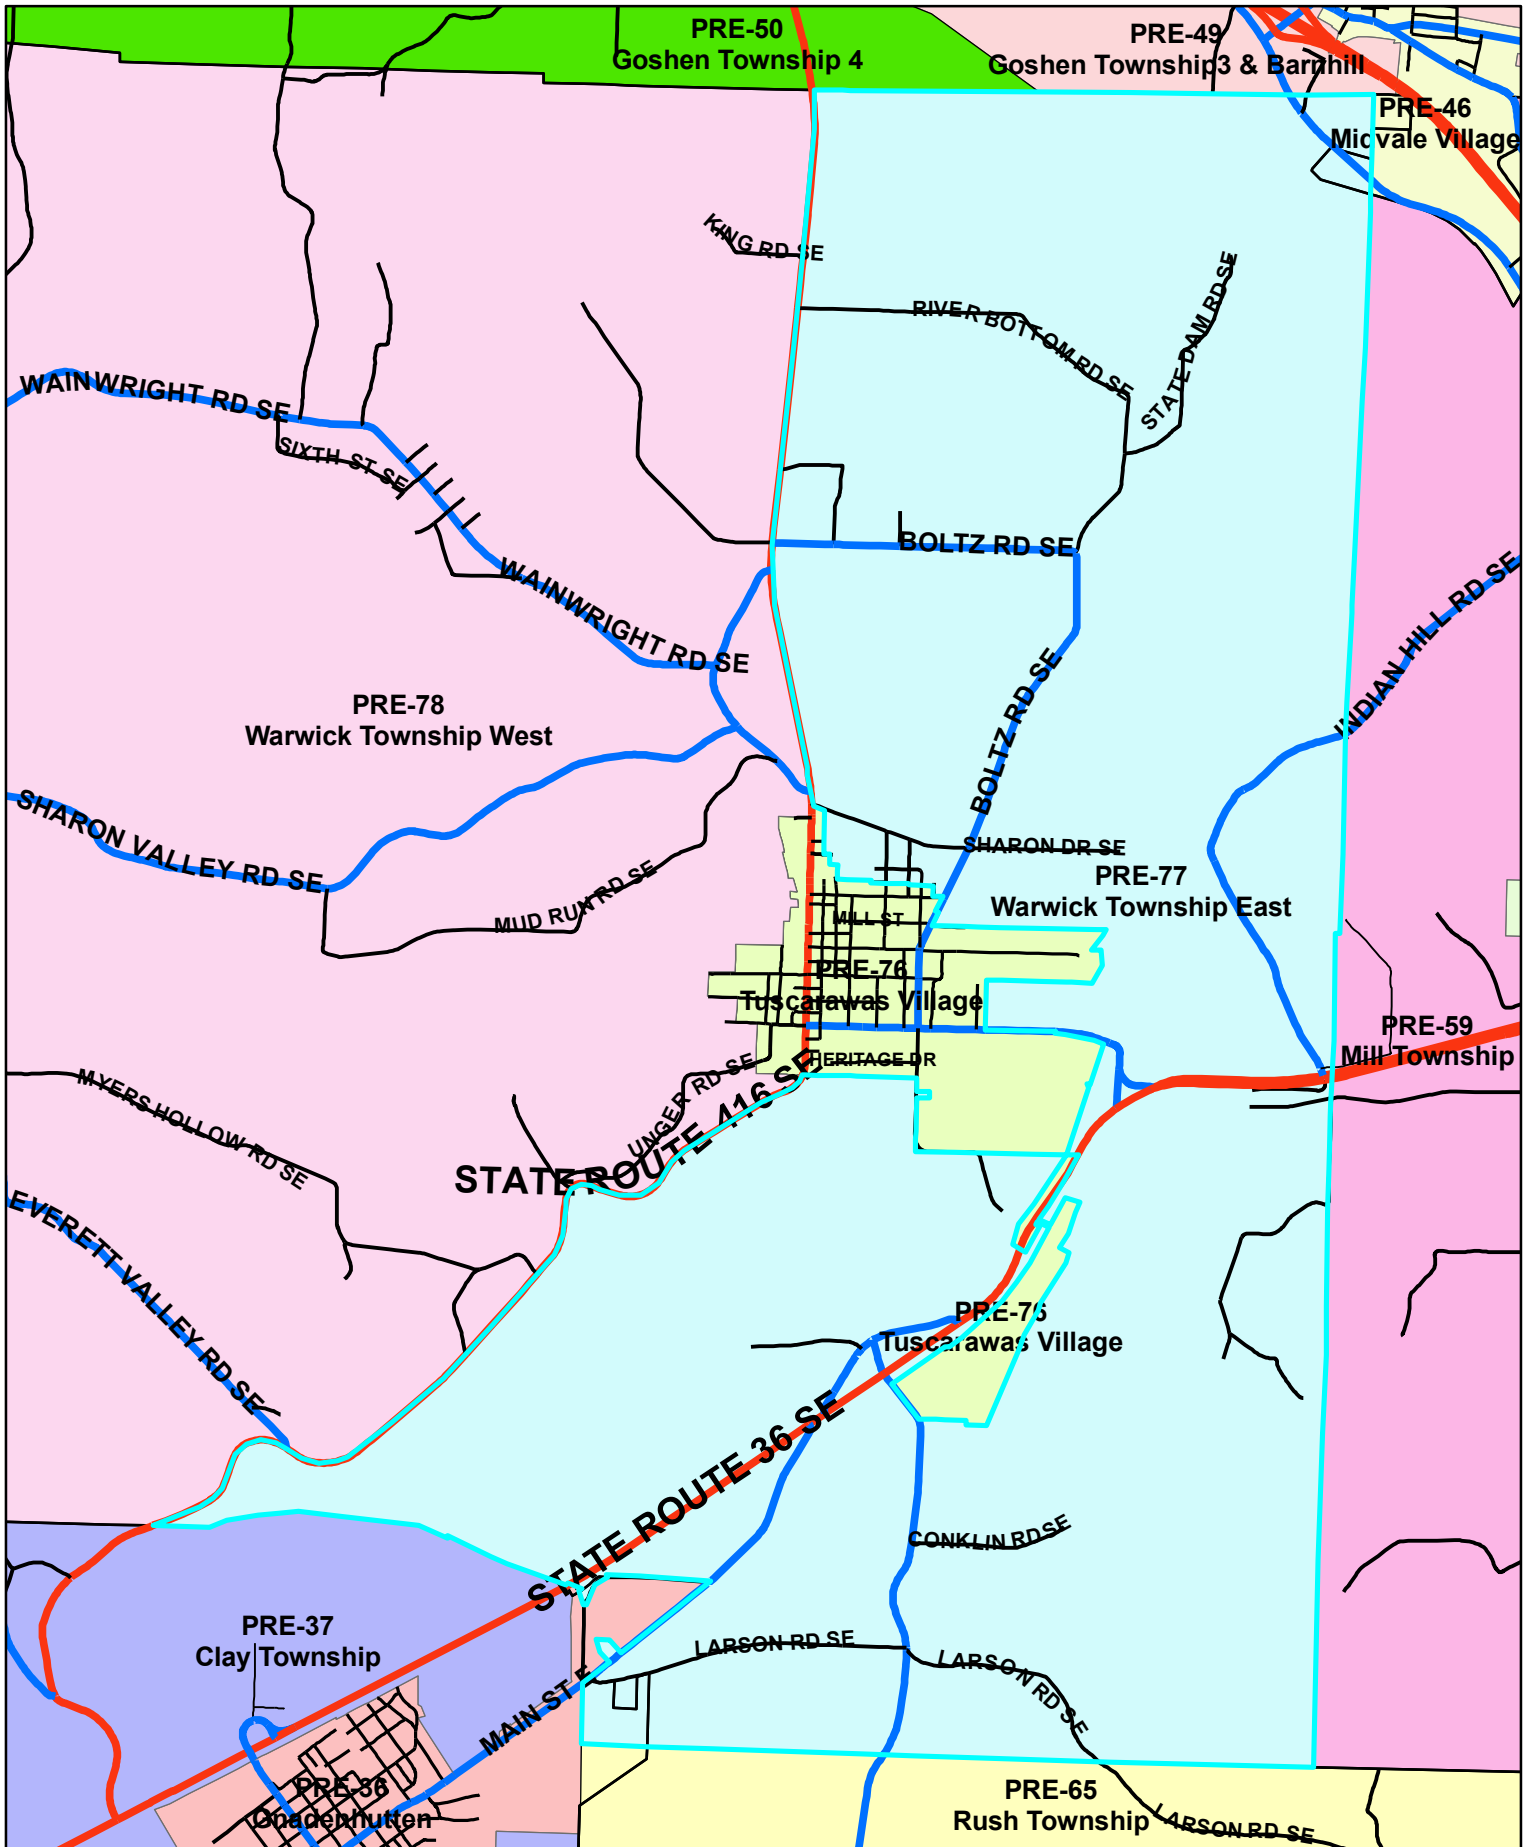

# Tuscarawas Count Board of Elections 2010

## Pre-77

### Legend

STREET\_CENTERLINES — <all other values> JURISDIC — C — M — P — S — T