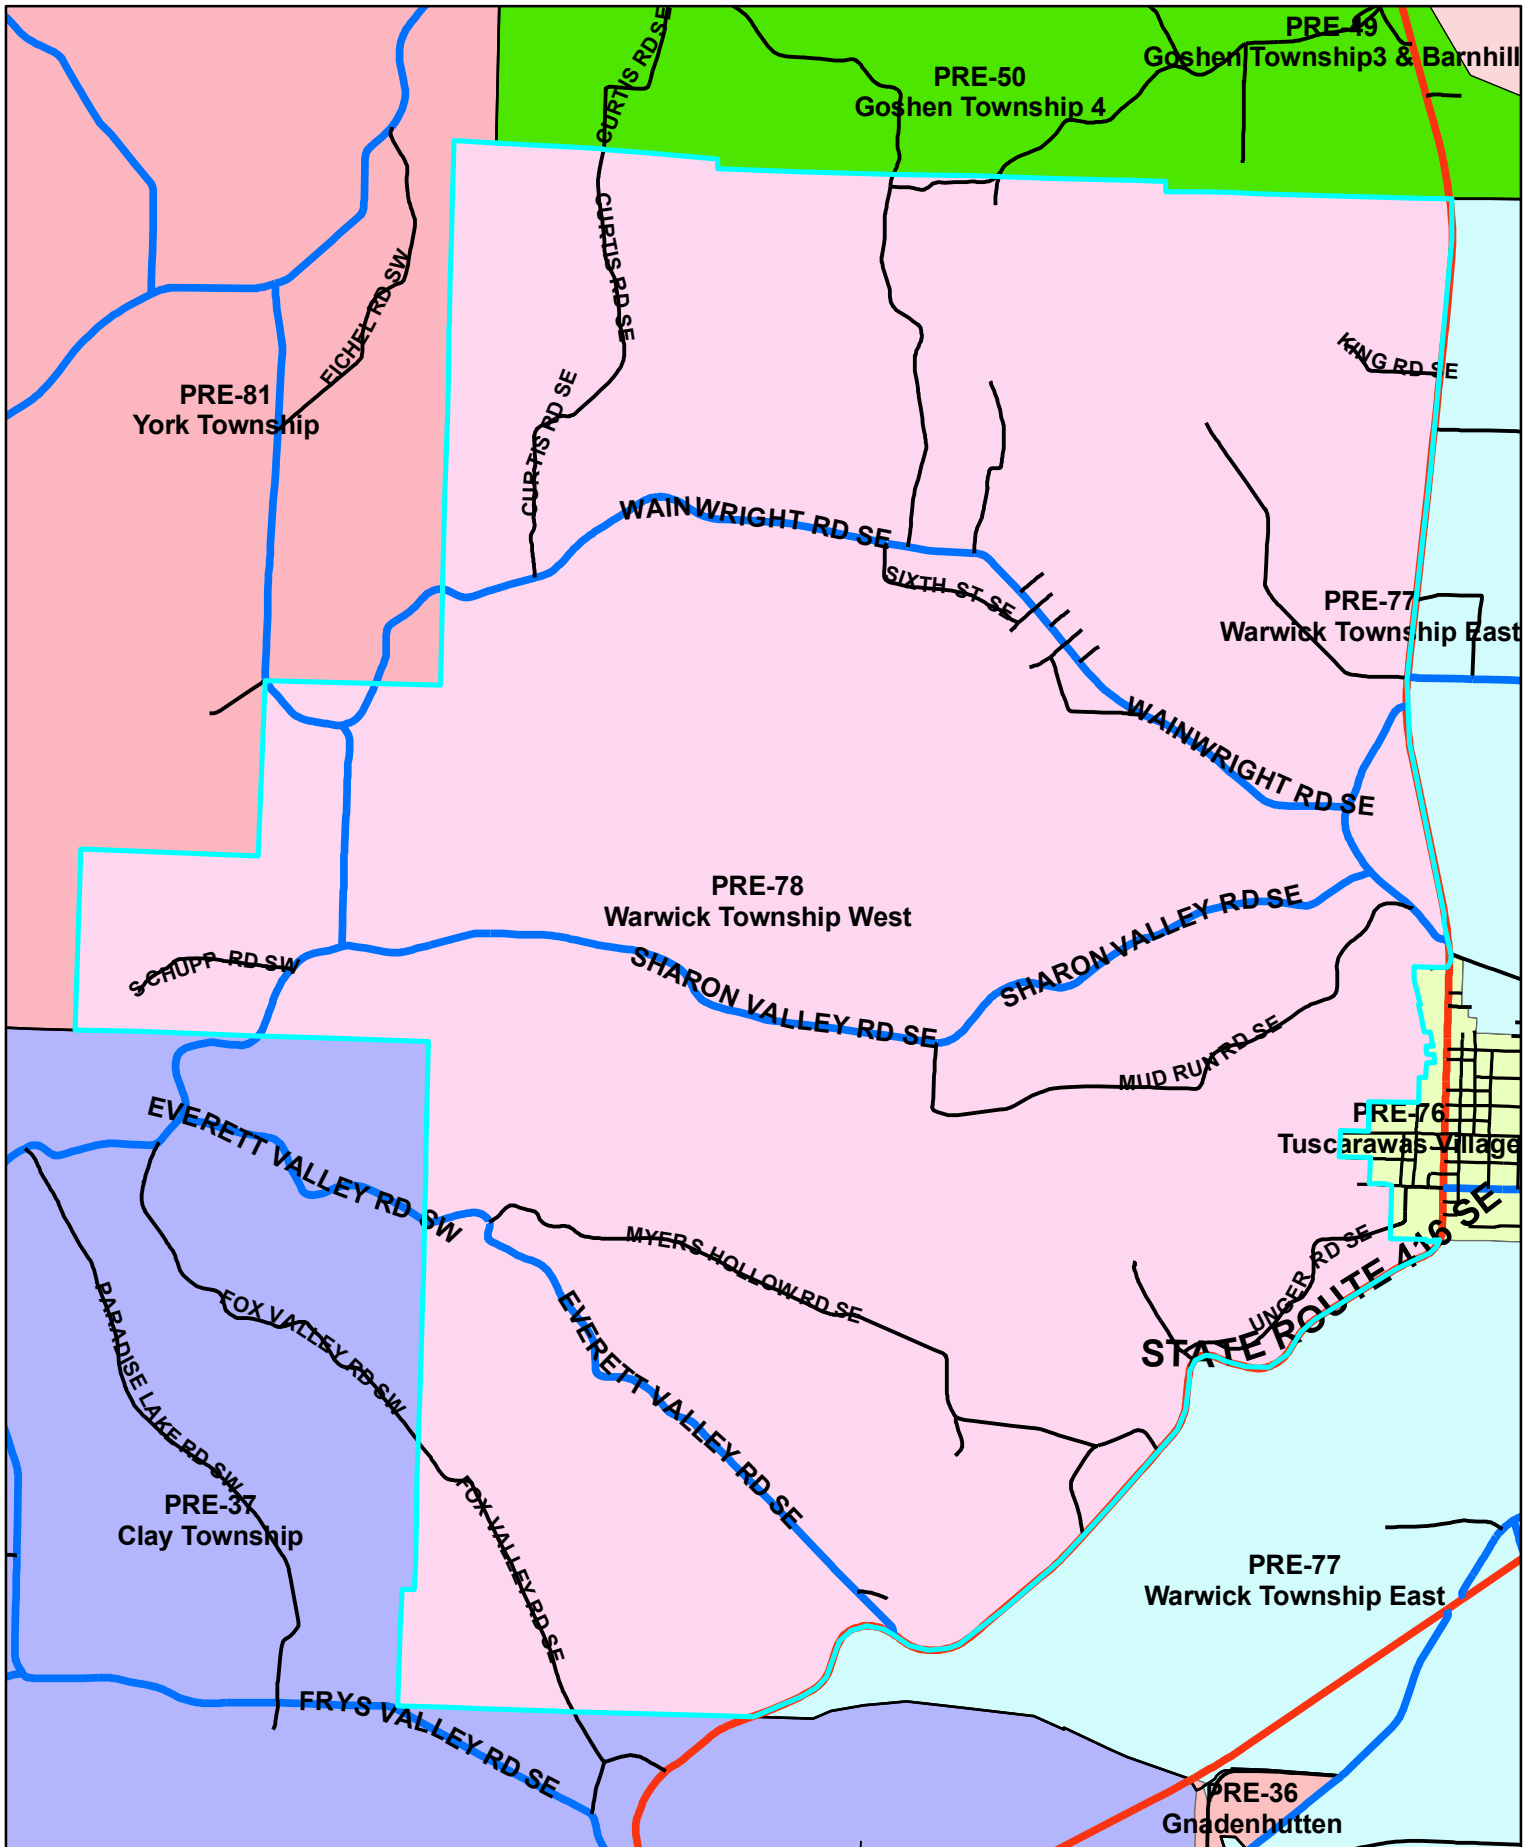

Tuscarawas Count Board of Elections 2010

Pre-78

Legend

STREET_CENTERLINES — <all other values> JURISDIC — C — M — P — S — T