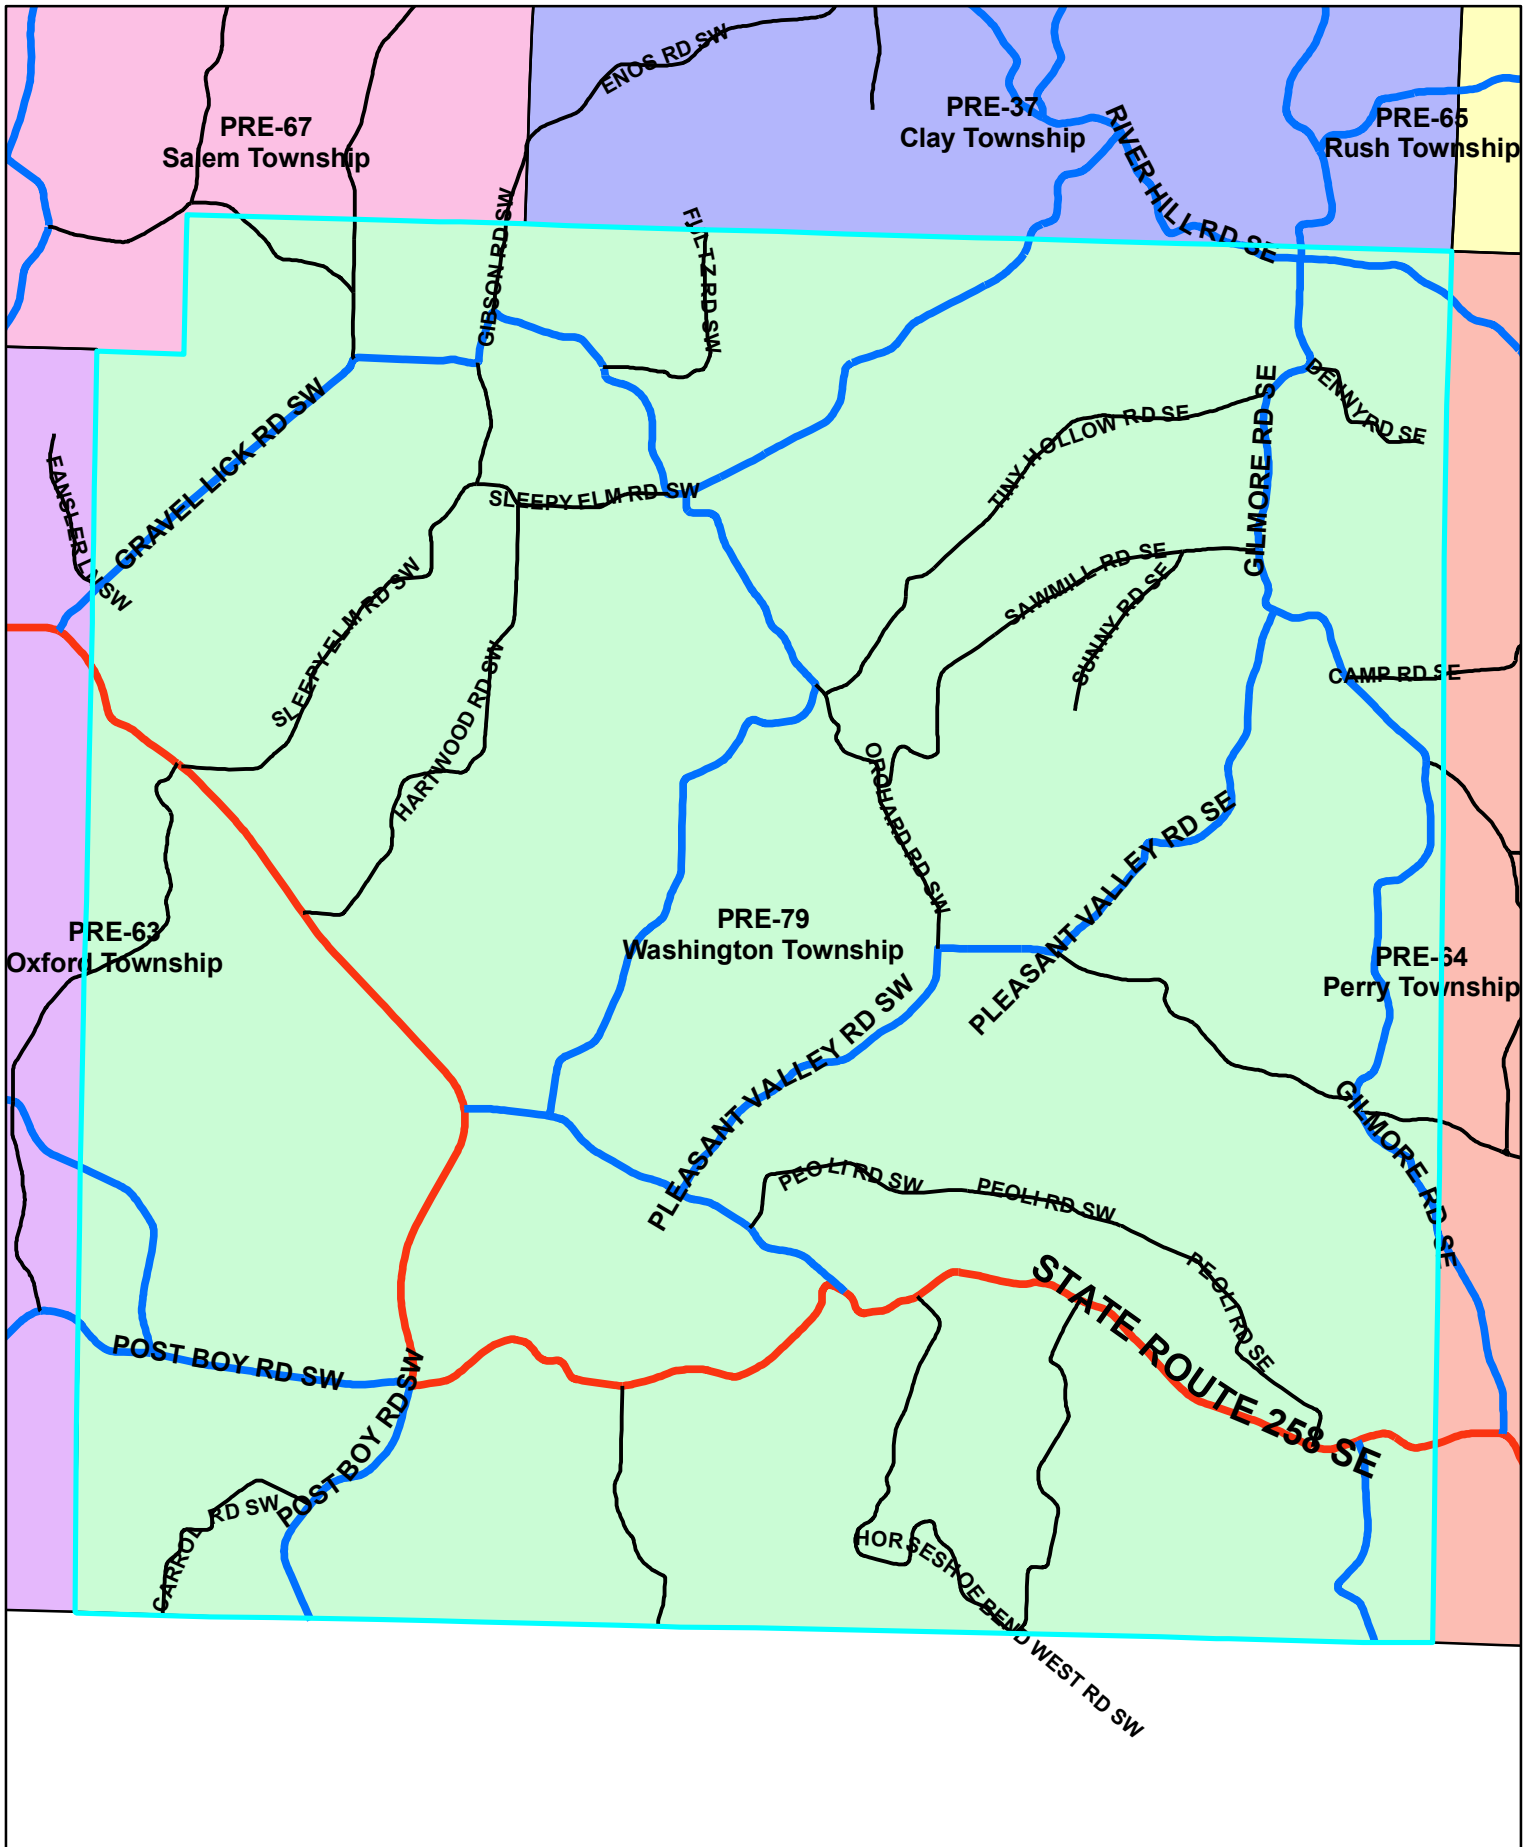

Tuscarawas Count Board of Elections 2010

Pre-79

Legend

STREET_CENTERLINES — <all other values> JURISDIC — C — M — P — S — T