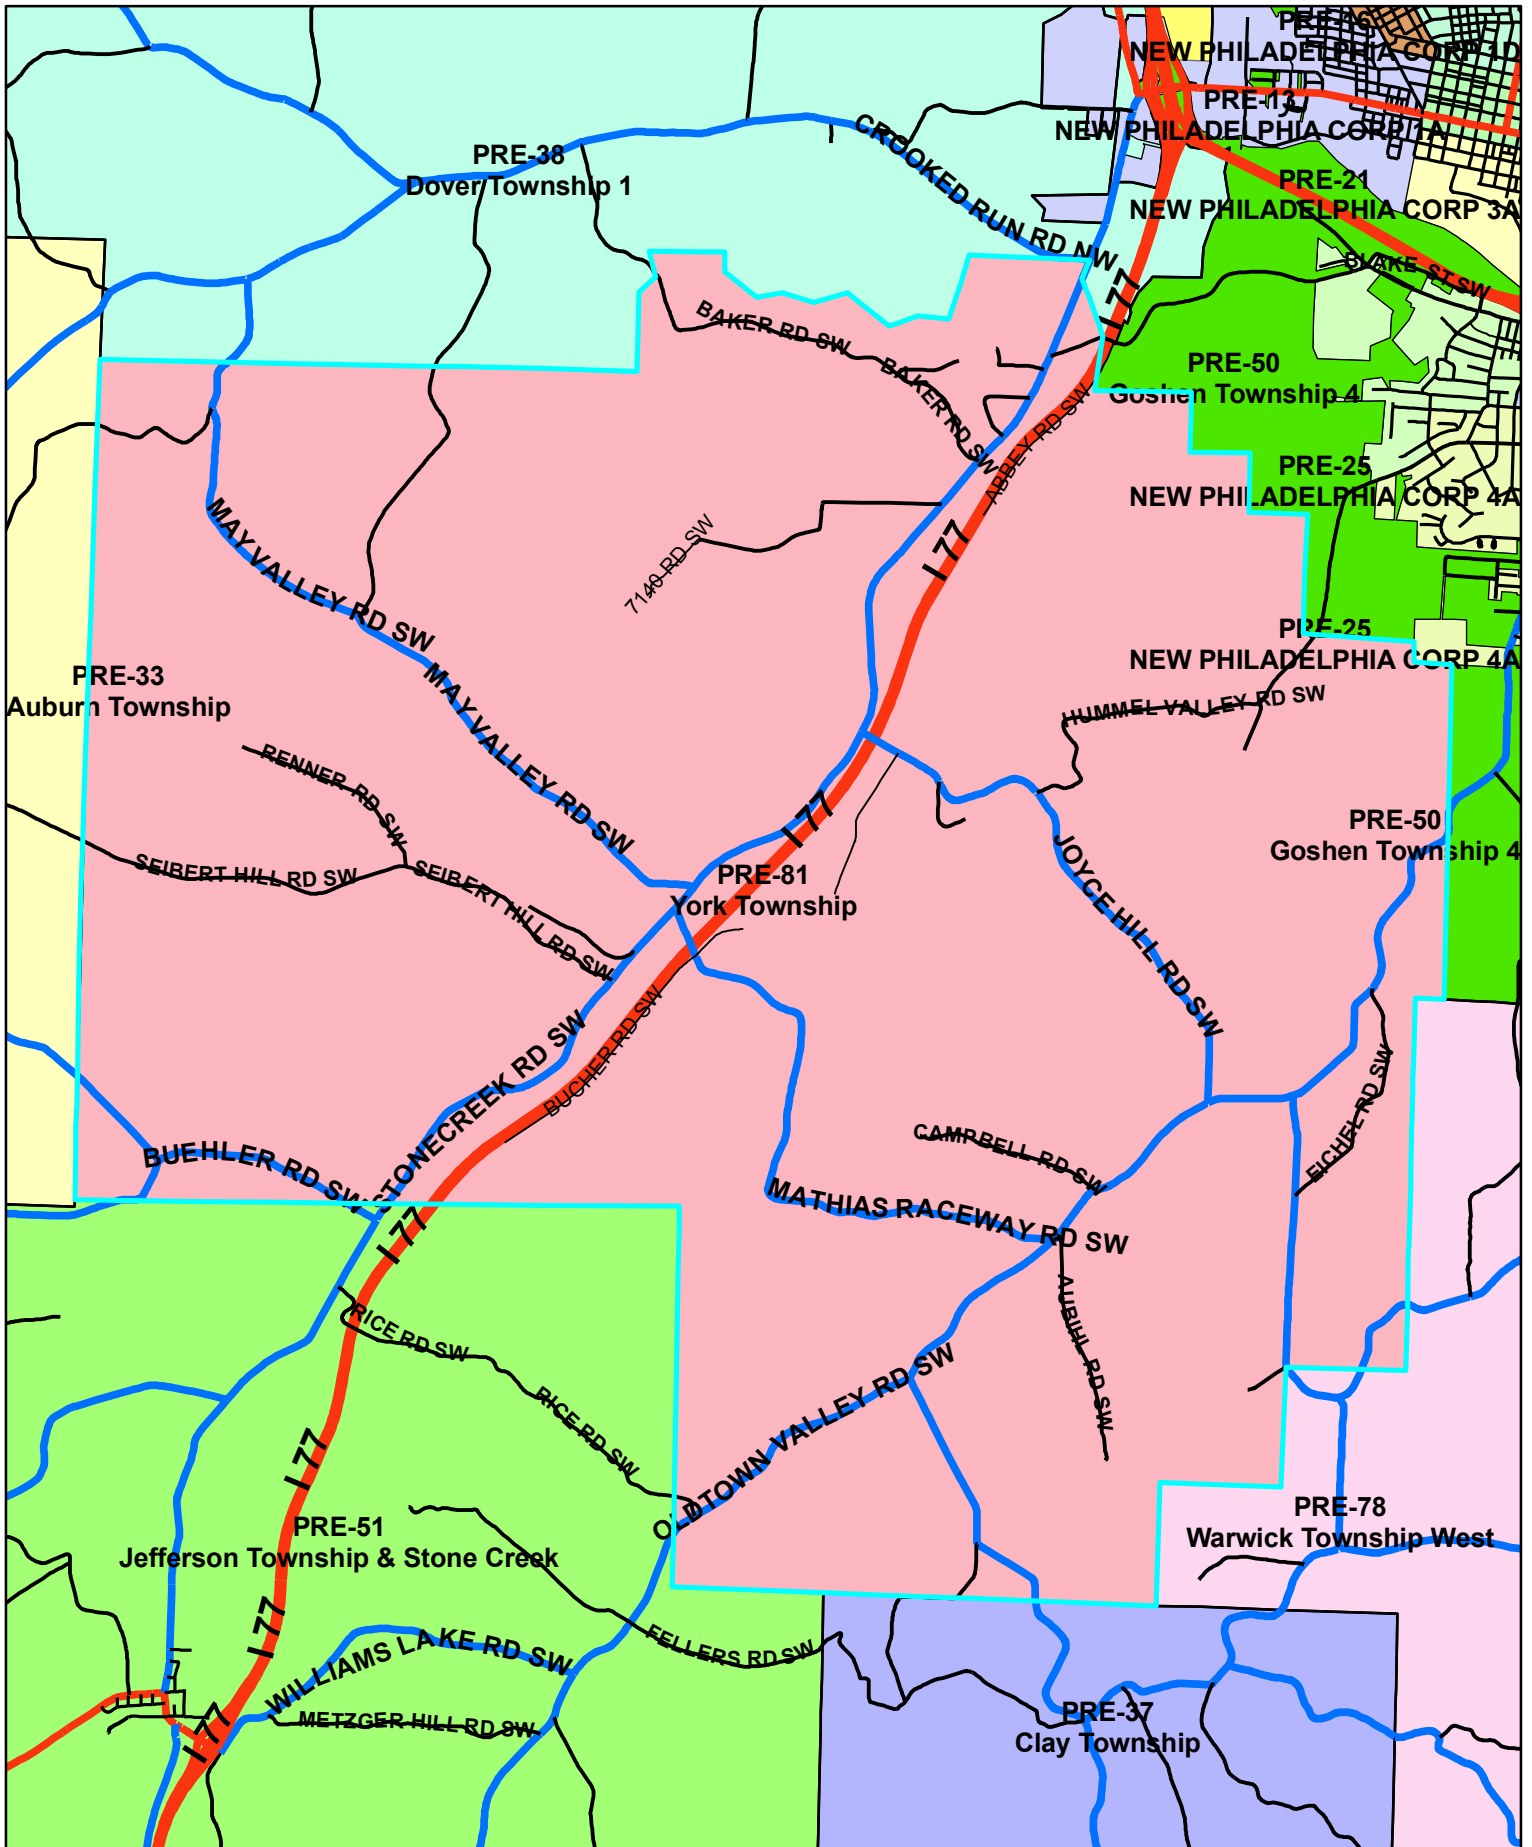

Tuscarawas Count Board of Elections 2010

Pre-81

Legend

STREET_CENTERLINES — <all other values> JURISDIC — C — M — P — S — T